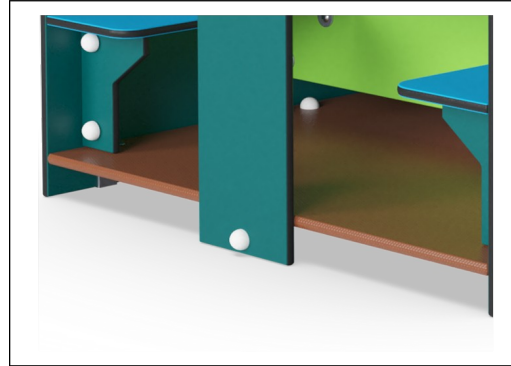

Playhouse, GreenLine

BASIC752

Panels of 19mm EcoCore™. EcoCore™ is a highly durable, eco friendly material, which is not only recyclable after use, but also consists of material produced from +95% recycled post consumer material from food packing waste.