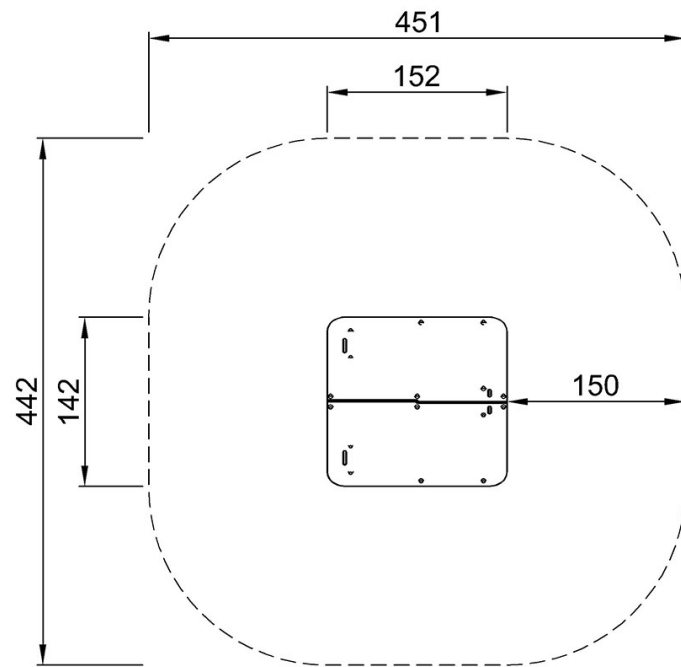

By Bureau Veritas HSE
 www.bureauveritas.dk
 +45 7731 1000

Playhouse, GreenLine

BASIC752

* Max fall height | ** Total height | *** Safety surfacing area

* Max fall height | ** Total height

BASIC752
*27cm
**147cm
***18m²