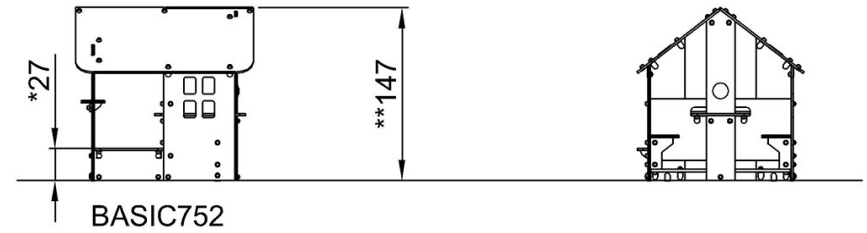

By Bureau Veritas HSE
 www.bureauveritas.dk
 +45 7731 1000

Playhouse, GreenLine

BASIC752

* Max fall height | ** Total height | *** Safety surfacing area

* Max fall height | ** Total height

BASIC752
*27cm
**147cm
***18m²