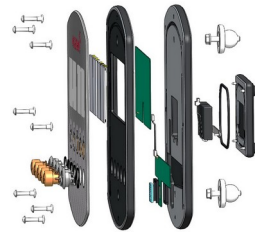

en geeft een duidelijk auditief en visueel signaal bij het begin en einde van een activiteit.

Er zijn 5 timerfuncties

1. Stopwatch
2. Tabata Timer (20/10 sec)
3. Interval Timer (30/10 sec)
4. HIIT (40/20 sec)
5. EMOM (60 sec)

Robinia Multi Timer

FRO222

The reflective LCD display has four digits of 100mm height, with excellent outdoor visibility and a wide viewing angle. An LCD display has a low energy consumption, It is powered by 8 replaceable AA batteries with a lifespan of more than 2 years.

Front panels are made of UV-stabilized Polycarbonate. The UV-stabilization prevents the Transparent panels in being yellow over time and ensures the mechanical performances. The graphic prints are added by a unique multi-layer print process where the inner layer is the image and outer transparent layer functions as protection. The lacquer is water-based, and UV stabilized to prevent fading.