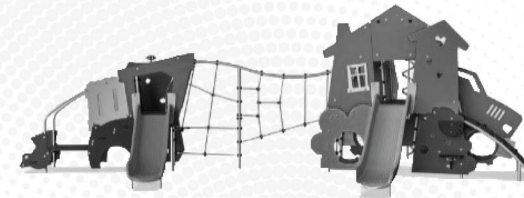

KOMPAN
Let's play

Kompan A/S

C.F. Tietgens Boulevard 32C
DK-5220 Odense SØ
Denmark

Validation of CO₂
calculation method
BUREAU VERITAS
HSE Denmark A/S

Verification of CO₂ calculation of: Themed play systems