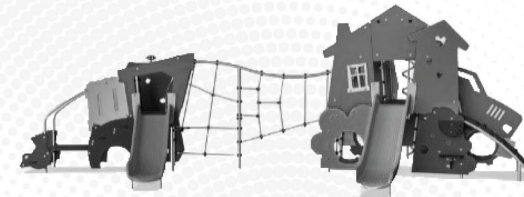

Kompan A/S

C.F. Tietgens Boulevard 32C
DK-5220 Odense SØ
Denmark

Validation of CO₂ calculation method
BUREAU VERITAS
HSE Denmark A/S

Verification of CO₂ calculation of: Themed play systems

Data version no. 2023-10-05