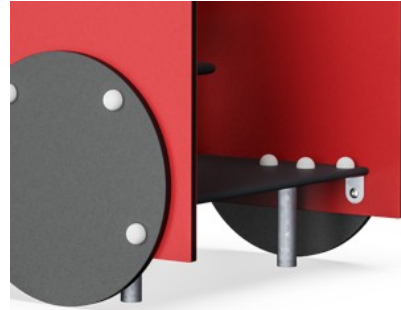

bodies around the train. This trains the cross-coordination, which is crucial to train for toddlers. The cross-coordination supports the functions in the brain that facilitate later reading skills. Thanks to the many openings and holes, social interactions are supported from the inside to the outside. Care giver interaction is made easier, and the holes invite a nice round

of peek-a-boo. In spite of transparency, the Train still provides corners for toddlers to play den in.

Toddler Train

M536

Theme

Cognitive: suggests a theme and supports dramatic play, which stimulates language and communication skills.

Bench

Social-Emotional: gathering, cooperating or taking a break from play - all train social skills.

Crawl-through hole

Physical: the hole allows for climbing and crawling through, developing cross coordination, proprioception and spatial awareness. **Social-Emotional:** cooperation and turn-taking when passing one another. **Cognitive:** understanding space, shape and measures when seeing if the body can fit through the hole.

Toddler Train

M536

Panels of 19mm EcoCore™. EcoCore™ is a highly durable, eco friendly material, which is not only recyclable after use, but also consists of material produced from +95% recycled post consumer material from food packing waste.