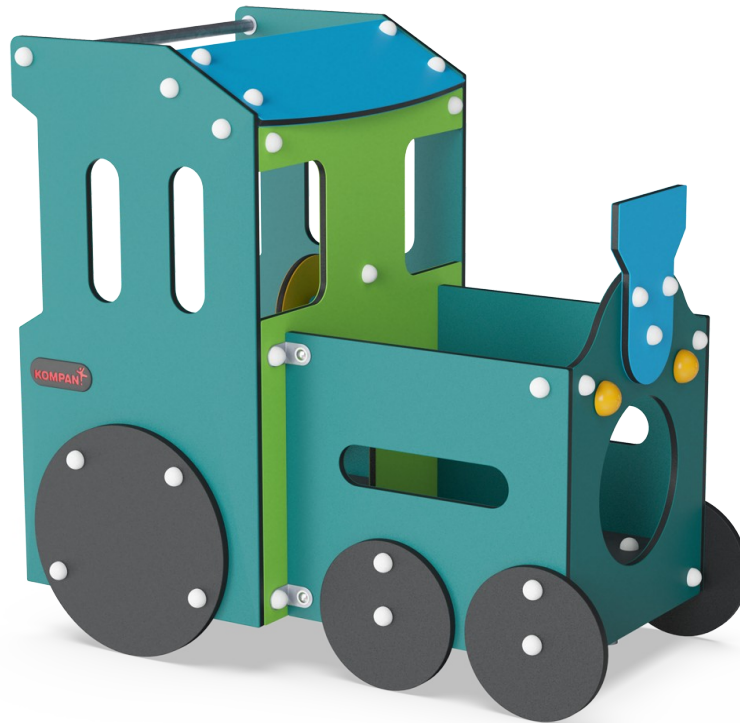

Toddler Train

M536

Item no. M53601-3418P	
General Product Information	
Dimensions LxWxH	138x86x130 cm
Age group	1+
Play capacity (users)	4
Colour options	

Wow! The Toddler Train is a huge attraction for young children. The many crawl through and meeting options offer physical and social play. The traffic theme will spur children's imagination: where are we going on the train? This will start conversations and dramatic play. Stimulating language development in the young children. The toddlers enjoy moving their

bodies around the train. This trains the cross-coordination, which is crucial to train for toddlers. The cross-coordination supports the functions in the brain that facilitate later reading skills. Thanks to the many openings and holes, social interactions are supported from the inside to the outside. Care giver interaction is made easier, and the holes invite a nice round

of peek-a-boo. In spite of transparency, the Train still provides corners for toddlers to play den in.

Toddler Train

M536

Theme

Cognitive: suggests a theme and supports dramatic play, which stimulates language and communication skills.

Toddler Train

M536

Panels of 19mm EcoCore™. EcoCore™ is a highly durable, eco friendly material, which is not only recyclable after use, but also consists of material produced from +95% recycled post consumer material from food packing waste.