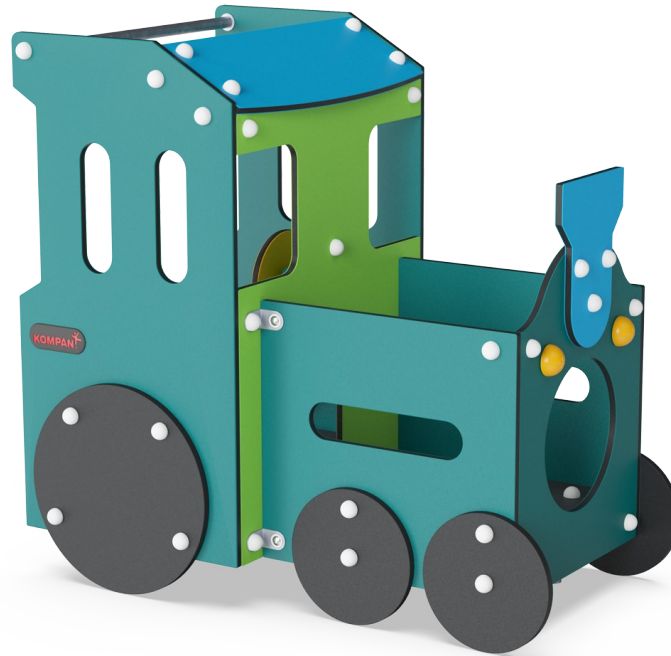

Toddler Train

M536

Item no. M53601-3418P	
General Product Information	
Dimensions LxWxH	138x86x130 cm
Age group	1+
Play capacity (users)	4
Colour options	

Wow! The Toddler Train is a huge attraction for young children. The many crawl through and meeting options offer physical and social play. The traffic theme will spur children's imagination: where are we going on the train? This will start conversations and dramatic play. Stimulating language development in the young children. The toddlers enjoy moving their

bodies around the train. This trains the cross-coordination, which is crucial to train for toddlers. The cross-coordination supports the functions in the brain that facilitate later reading skills. Thanks to the many openings and holes, social interactions are supported from the inside to the outside. Care giver interaction is made easier, and the holes invite a nice round

of peek-a-boo. In spite of transparency, the Train still provides corners for toddlers to play den in.

Toddler Train

M536

Theme

Cognitive: suggests a theme and supports dramatic play, which stimulates language and communication skills.

Bench

Social-Emotional: gathering, cooperating or taking a break from play - all train social skills.

Crawl-through hole

Physical: the hole allows for climbing and crawling through, developing cross coordination, proprioception and spatial awareness. **Social-Emotional:** cooperation and turn-taking when passing one another. **Cognitive:** understanding space, shape and measures when seeing if the body can fit through the hole.