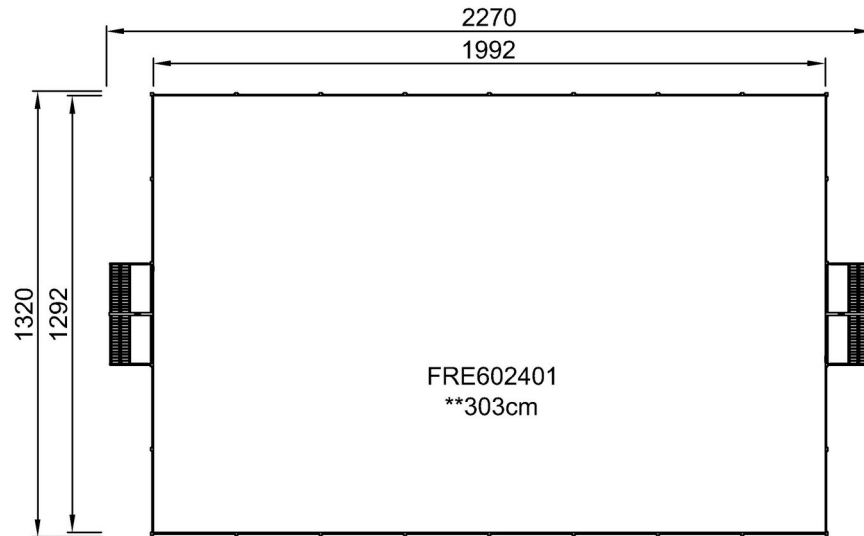

Item no. FRE602401-0901

Installation Information

Max. fall height	0 cm
Safety surfacing area	0.0 m ²
Total installation time	30.3
Excavation volume	2.48 m ³
Concrete volume	1.76 m ³
Footing depth (standard)	85 cm
Shipment weight	2,134 kg
Anchoring options	In-ground ✓ Surface ✓

Post length above ground can differ from 1, 2, 3 & 5m high. In the surface mount solution the footing is 200 x 200 x 10mm. As an in-ground solutions the post will go 45cm in ground for side panels and 90cm for goal panels.

By Bureau Veritas HSE
 www.bureauveritas.dk
 +45 7731 1000

MUGA, 13x23m

FRE602401

* Max fall height | ** Total height | *** Safety surfacing area

* Max fall height | ** Total height

[Click to see TOP VIEW](#)