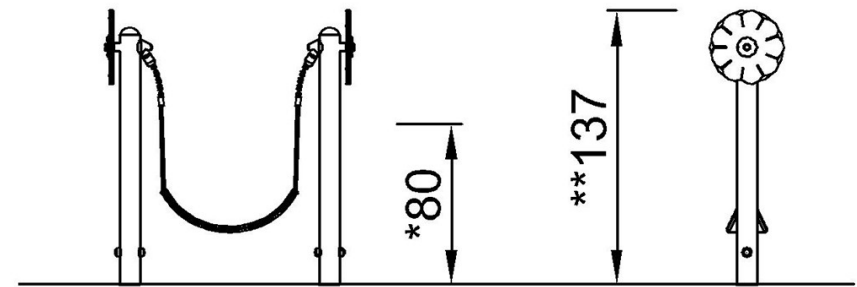

By Bureau Veritas HSE
 www.bureauveritas.dk
 +45 7731 1000

Sunflower

M951

* Max fall height | ** Total height | *** Safety surfacing area

* Max fall height | ** Total height

[Click to see TOP VIEW](#)

M95175