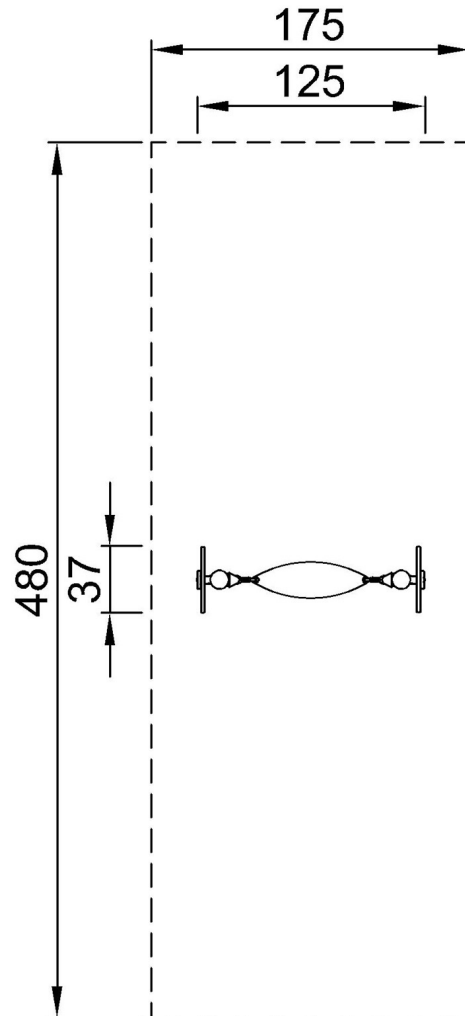

Item no. M95172-3717P

Installation Information

Max. fall height	80 cm
Safety surfacing area	8.4 m ²
Total installation time	3.3
Excavation volume	0.45 m ³
Concrete volume	0.25 m ³
Footing depth (standard)	90 cm
Shipment weight	50 kg
Anchoring options	In-ground ✓ Surface ✓

By Bureau Veritas HSE
 www.bureauveritas.dk
 +45 7731 1000

Sunflower

M951

* Max fall height | ** Total height | *** Safety surfacing area

* Max fall height | ** Total height

[Click to see TOP VIEW](#)

M95175

[Click to see SIDE VIEW](#)