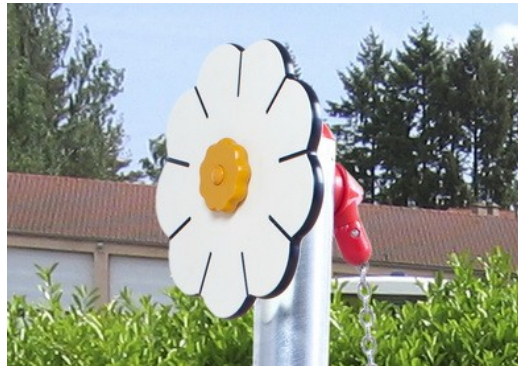

Turnable daisies are made of 19mm EcoCore™ HDPE which is a highly durable, eco-friendly material, which is not only recyclable after use, but is also made of +95% recycled post-consumer material from e.g., food packing waste in both core and colorful outer layer.