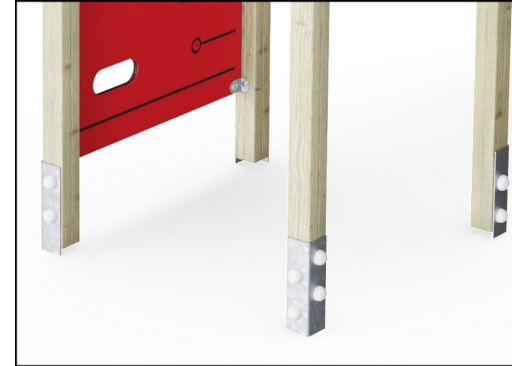

Theme

Cognitive: suggests a theme and supports dramatic play, which stimulates language and communication skills.

Playhouse with Desk, Wood Post

KPL403

Panels of 19mm EcoCore™. EcoCore™ is a highly durable, eco-friendly material, which is not only recyclable after use but also consists of a core produced from 100% recycled material.

The main tower posts are available in two types of material: European pine wood posts pressure impregnated Class 3 with Tanalith E preservative, or aluminium with an anodised surface treatment.

The main posts are equipped with hot-dip galvanised steel footings. The steel footings elevate the posts position 20mm from ground level to avoid contact with surfacing material.