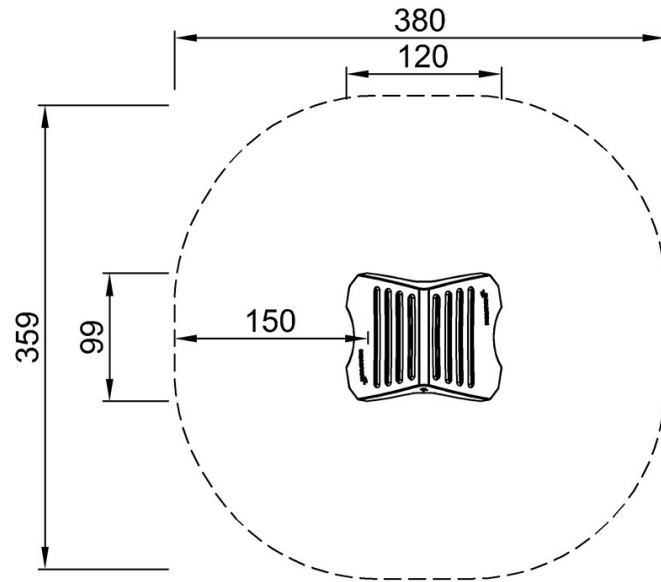

Item no. KPL40311-0601

Installation Information

Max. fall height	0 cm
Safety surfacing area	12.1 m ²
Total installation time	4.4
Excavation volume	0.22 m ³
Concrete volume	0.00 m ³
Footing depth (standard)	60 cm
Shipment weight	91 kg
Anchoring options	In-ground ✓ Surface ✓

By Bureau Veritas HSE
www.bureauveritas.dk
+45 7731 1000

Playhouse with Desk, Wood Post

KPL403

* Max fall height | ** Total height | *** Safety surfacing area

* Max fall height | ** Total height

KPL40312

**164cm
***12.1m²

KPL40312

[Click to see TOP VIEW](#)

[Click to see SIDE VIEW](#)