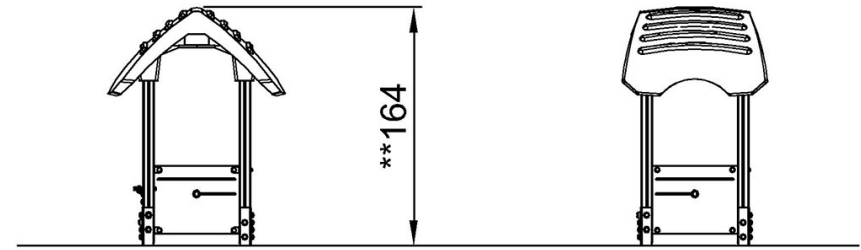

By Bureau Veritas HSE
www.bureauveritas.dk
+45 7731 1000

Playhouse with Desk, Wood Post

KPL403

* Max fall height | ** Total height | *** Safety surfacing area

* Max fall height | ** Total height

KPL40312

**164cm
***12.1m²

KPL40312

[Click to see TOP VIEW](#)

[Click to see SIDE VIEW](#)