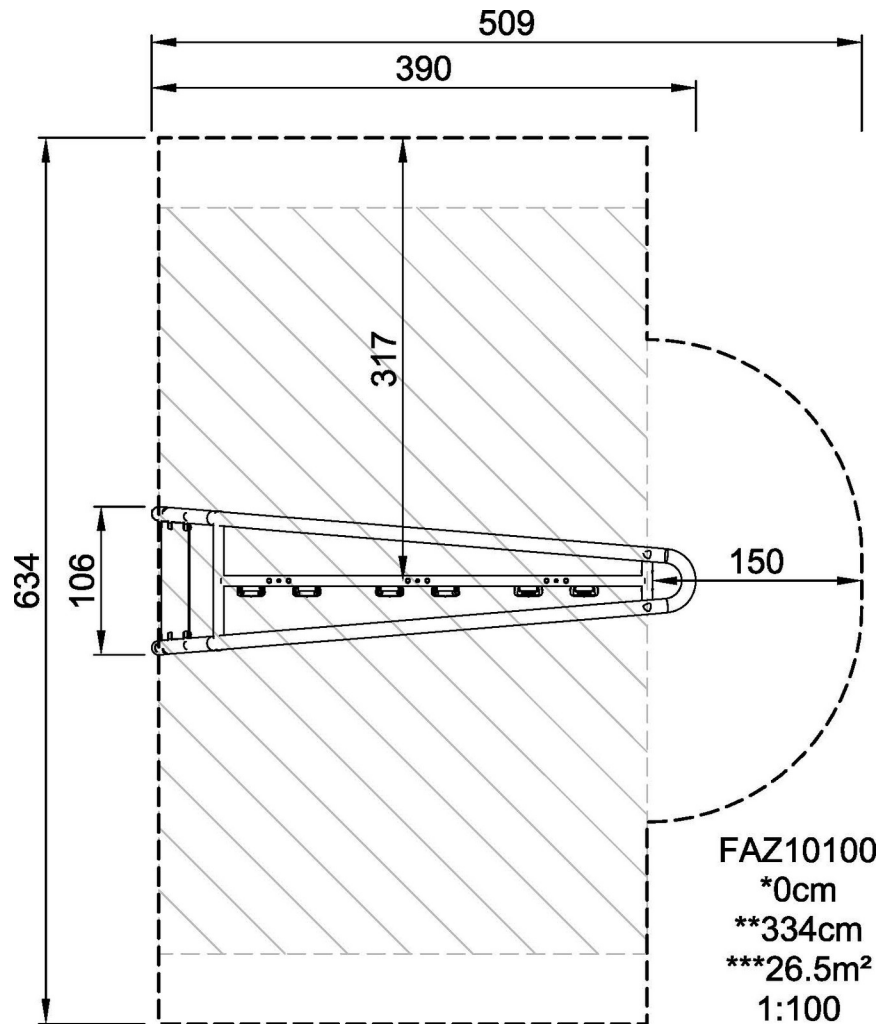

Suspension Trainer Pro

FAZ101

* Max fall height | ** Total height | *** Safety surfacing area

* Max fall height | ** Total height

[Click to see TOP VIEW](#)