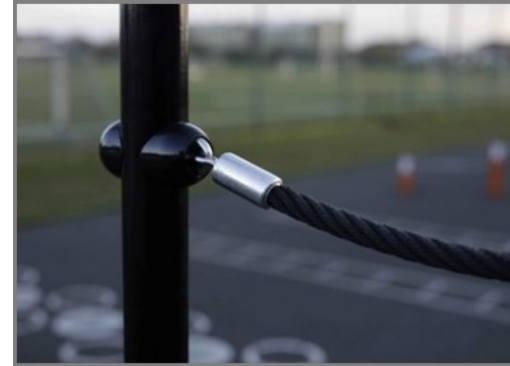

Suspension training is very effective because it simultaneously increases strength, balance, flexibility and core stability. With 49 exercises the suspension trainer is one of the most versatile pieces of exercise equipment on which all muscle groups can be trained in a functional and effective way, no matter what the fitness level of the user is. With the suspension

Suspension Trainer Pro

FAZ101

The uniquely designed handles are made of PUR and a reinforced aluminium frame that ensures a strong but light design. The ergonomically shaped handles guarantee a good and pleasant grip for all users.

The big instruction signs are made of a 8mm polycarbonate sheets with clear instructions printed directly on the panels. The polycarbonate is extremely strong and provides a vandalism proof construction.

The KOMPAN suspension trainer has independently anchored handles with a 40cm distance between the ropes. It gives the user plenty of workout space between the ropes and makes the suspension trainer extremely easy and comfortable to use.