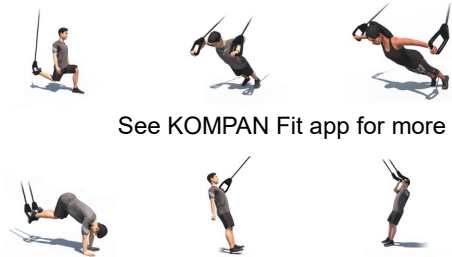

Suspension Trainer Pro

FAZ101

KOMPAN
Let's play

Item no. FAZ10100-0900

General Product Information

Dimensions LxWxH	390x106x334 cm
Age group	13+
Play capacity (users)	3
Color options	

See KOMPAN Fit app for more

Suspension training is very effective because it simultaneously increases strength, balance, flexibility and core stability. With 49 exercises the suspension trainer is one of the most versatile pieces of exercise equipment on which all muscle groups can be trained in a functional and effective way, no matter what the fitness level of the user is. With the suspension