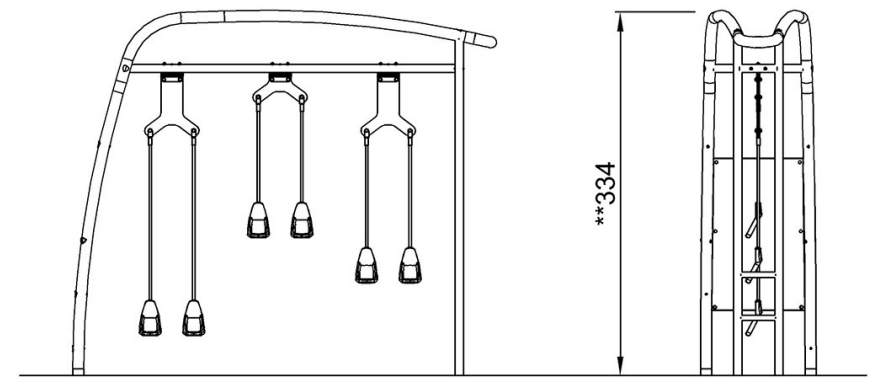

FAZ10100

[Click to see SIDE VIEW](#)