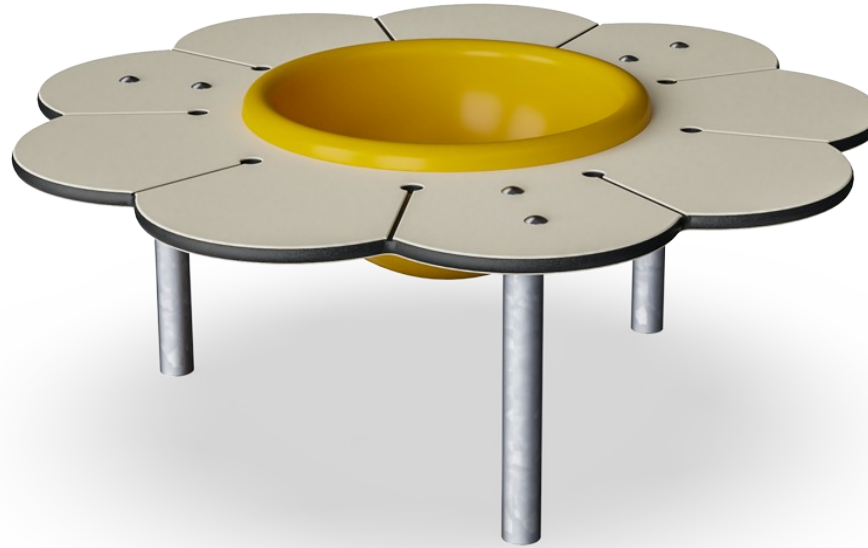

Daisy Desk with Bowl

M26003

Splash basin

Social-Emotional: meeting point for cooperation and sharing. **Cognitive:** construction play storage – playing with sand here promotes thinking skills.