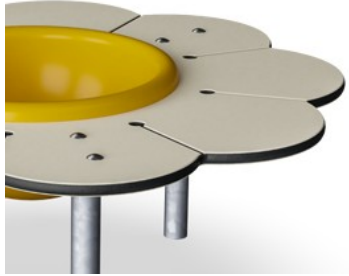

Daisy Desk with Bowl

M26003

Panels of 19mm EcoCore™. EcoCore™ is a highly durable, eco friendly material, which is not only recyclable after use, but also consists of material produced from +95% recycled post consumer material from food packing waste.