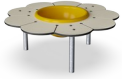

Daisy Desk with Bowl

M26003

Splash basin

Social-Emotional: meeting point for cooperation and sharing. **Cognitive:** construction play storage – playing with sand here promotes thinking skills.