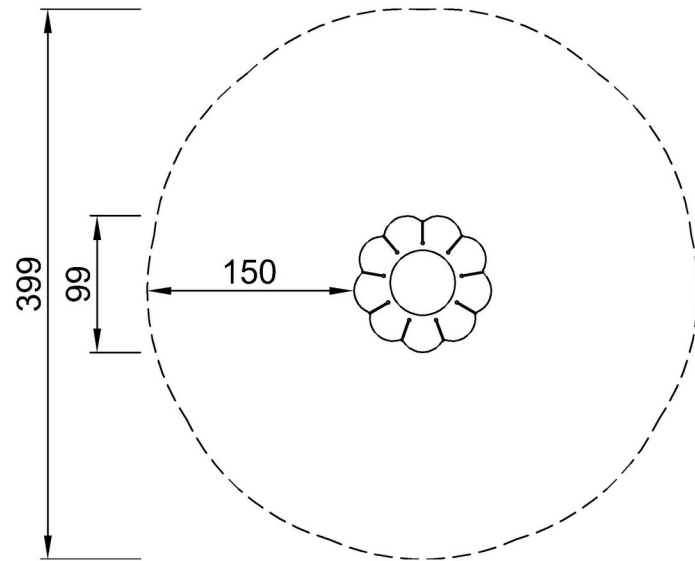

# Daisy Desk with Bowl

M26003

\* Max fall height | \*\* Total height | \*\*\* Safety surfacing area

\* Max fall height | \*\* Total height

M26003P

\*\*38cm

\*\*\*12.5m<sup>2</sup>

M26003P