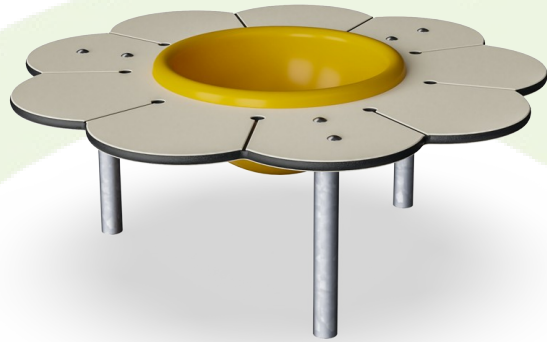

Sustainability Data

M26003

Cradle to Gate A1-A3	Total CO₂ emission	CO₂e/kg	Recycled materials
	kg CO₂e	kg CO₂e/kg	%
M26003-3418P	54.82	2.02	65.42

The overall framework applied for these factors is the Environmental Product Declaration (EPD), which quantifies "environmental information on the life cycle of a product and enable comparisons between products fulfilling the same function" (ISO, 2006). This follows the structure and applies a Life-Cycle Assessment approach to the entire Product stage from raw material through manufacturing (A1-A3))

Kompan A/S
C.F. Tietgens Boulevard 32C
DK-5220 Odense SØ
Denmark