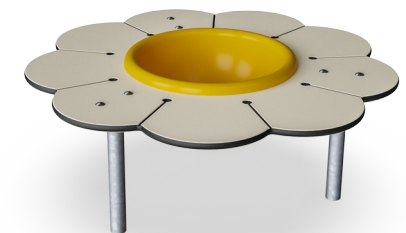

General Product Information

Dimensions LxWxH	99x99x38 cm
Age group	6m+
Play capacity (users)	3
Colour options	

The Daisy Desk with bowl immediately attracts and welcomes infants and toddlers with its age appropriate size and cute floral theme. The desk provides an ergonomically perfect place to work with loose parts or creative materials, together with friends or care givers. The yellow bowl is a perfect container for materials. It can be lifted and emptied, a favourite activity for

young children. The Daisy Desk with Bowl encourages social play: the roundings of the desk each welcome a player. The round shape encourages eye contact and thus cooperation and conversation. The budding social skills in infants are stimulated by the fact that they can see all the other children thanks to the round shape of the Daisy Desk. The Daisy Desk with

Bowl offers toddlers an opportunity to break out from the wilder action in playgrounds.