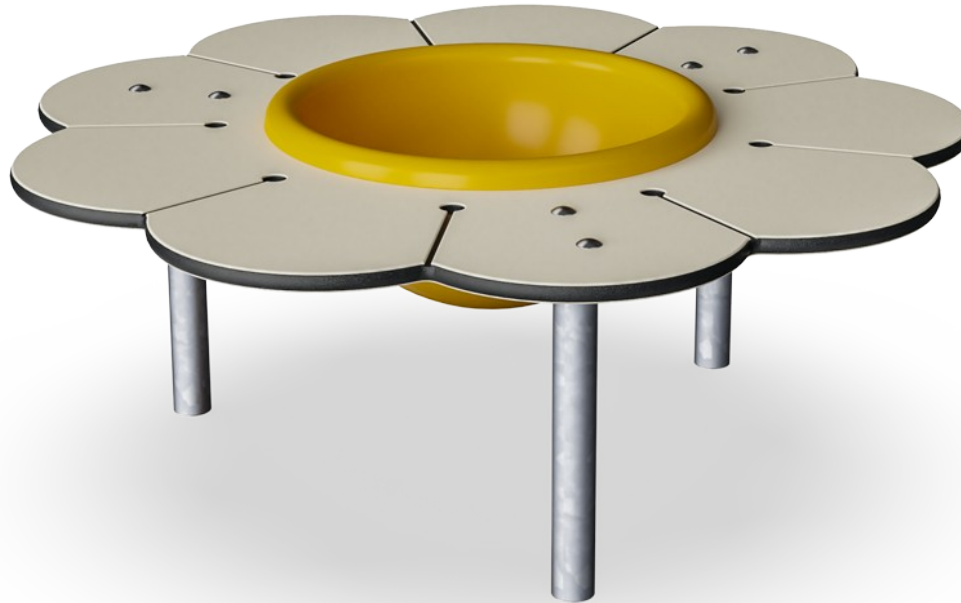

# Daisy Desk with Bowl

M26003

Item no. M26003-3418P

## General Product Information

Dimensions LxWxH	99x99x38 cm
Age group	6m+
Play capacity (users)	3
Colour options	

The Daisy Desk with bowl immediately attracts and welcomes infants and toddlers with its age appropriate size and cute floral theme. The desk provides an ergonomically perfect place to work with loose parts or creative materials, together with friends or care givers. The yellow bowl is a perfect container for materials. It can be lifted and emptied, a favourite activity for

young children. The Daisy Desk with Bowl encourages social play: the roundings of the desk each welcome a player. The round shape encourages eye contact and thus cooperation and conversation. The budding social skills in infants are stimulated by the fact that they can see all the other children thanks to the round shape of the Daisy Desk. The Daisy Desk with

Sand basin is made of Polycarbonate (PC). Basin is moulded in one piece to ensure high durability in all climates around the world.

The steel surfaces are hot dip galvanised inside and outside with lead free zinc. The galvanisation has excellent corrosion resistance in outside environments and requires low maintenance.