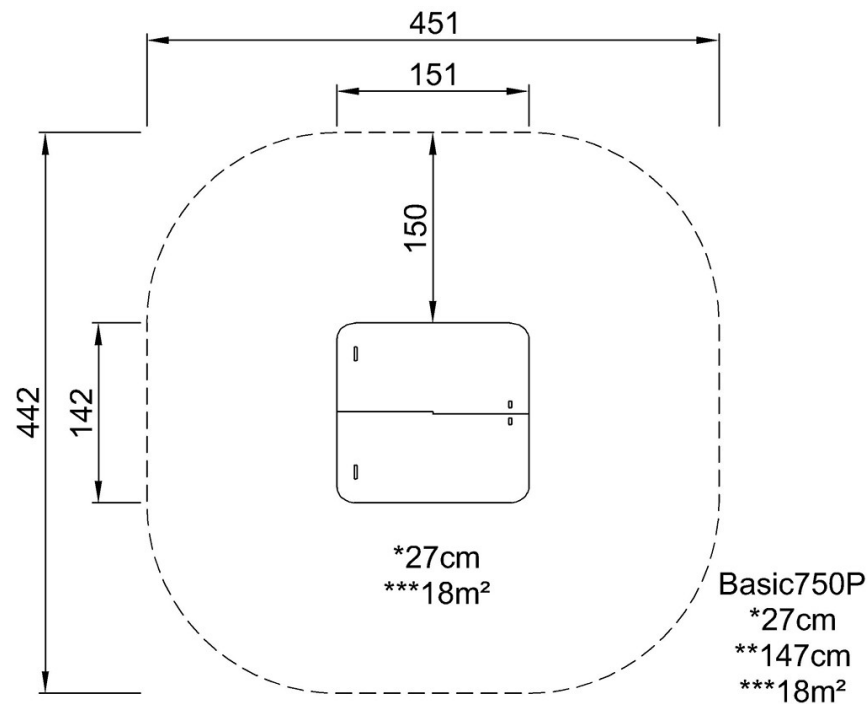

Playhouse

BASIC750

* Max fall height | ** Total height | *** Safety surfacing area

* Max fall height | ** Total height

[Click to see TOP VIEW](#)

[Click to see SIDE VIEW](#)