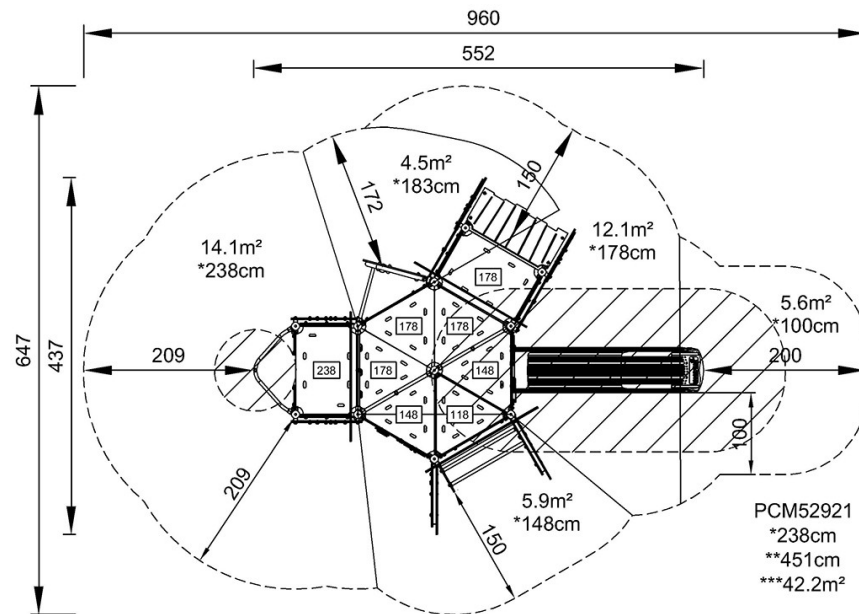

### Installation Information

Max. fall height	238 cm
Safety surfacing area	42.2 m <sup>2</sup>
Total installation time	37.4
Excavation volume	0.81 m <sup>3</sup>
Concrete volume	0.05 m <sup>3</sup>
Footing depth (standard)	90 cm
Shipment weight	1,485 kg
Anchoring options	Surface ✓ In-ground ✓

# Hangout Tree with Hideaway

PCM52921

\* Max fall height | \*\* Total height | \*\*\* Safety surfacing area

\* Max fall height | \*\* Total height

[Click to see TOP VIEW](#)

[Click to see SIDE VIEW](#)