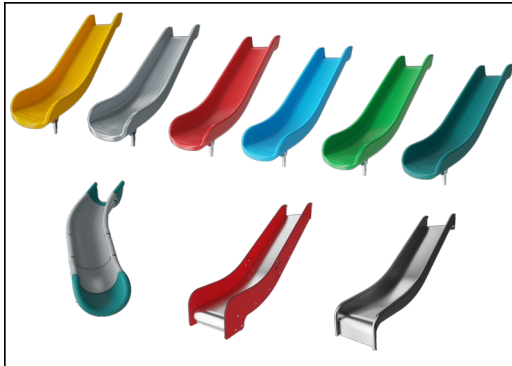

The slides can be chosen in six different colours and three materials: Straight or curved one-piece molded PE slides; Combined EcoCore™ and stainless-steel slides; Full stainless steel in one-piece design for a more vandalism proof solution.