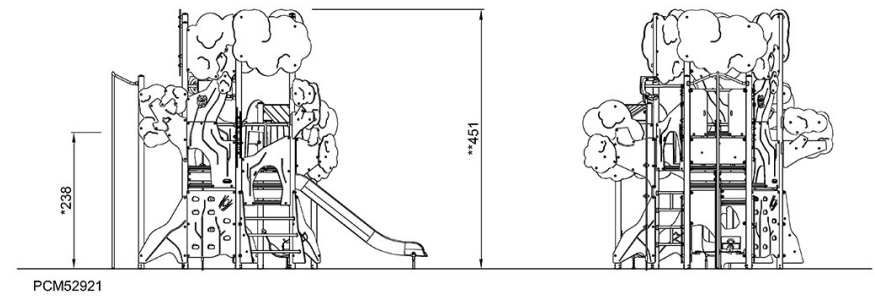

# Hangout Tree with Hideaway

PCM52921

\* Max fall height | \*\* Total height | \*\*\* Safety surfacing area

\* Max fall height | \*\* Total height

[Click to see TOP VIEW](#)

[Click to see SIDE VIEW](#)