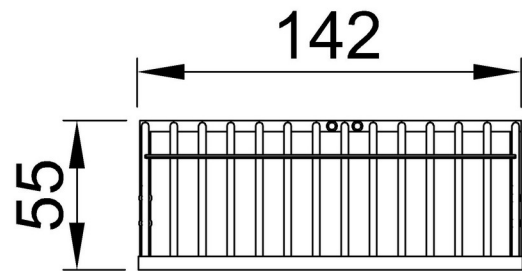

Mini Goal

FRE3051

Item no. FRE3051-3517	
General Product Information	
Dimensions LxWxH	141x55x75 cm
Age group	3+
Play capacity (users)	-
Color options	●

Stand alone mini goals offers all kinds of ball & stick games in public settings. W:141 cm. D:55 cm.

Mini Goal

FRE3051

Item no. FRE3051-3517	
Installation Information	
Max. fall height	0 cm
Safety surfacing area	0.0 m ²
Total installation time	1.6
Excavation volume	0.12 m ³
Concrete volume	0.00 m ³
Footing depth (standard)	68 cm
Shipment weight	50 kg
Anchoring options	In-ground ✓
	Surface ✓

By Bureau Veritas HSE
 www.bureauveritas.dk
 +45 7731 1000

Mini Goal

FRE3051

* Max fall height | ** Total height | *** Safety surfacing area

* Max fall height | ** Total height

FRE3051
**75cm

[Click to see TOP VIEW](#)