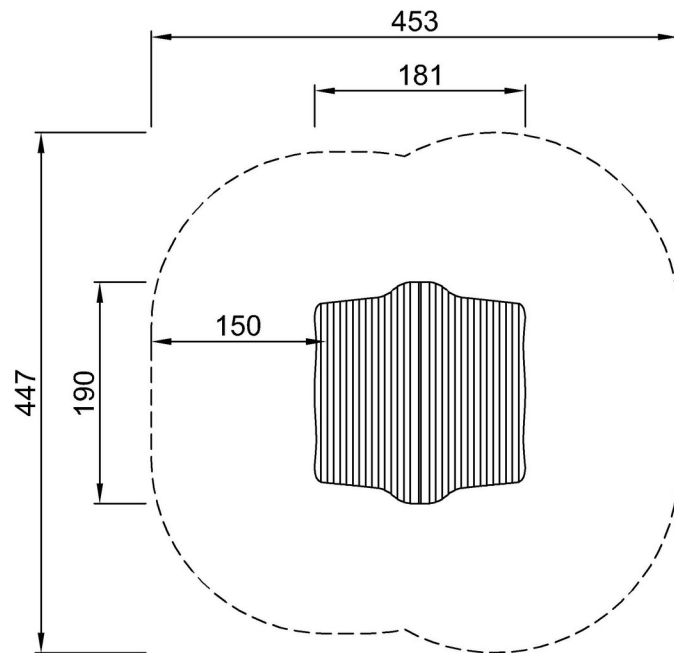

Dress-Up Cottage

NRO605

* Max fall height | ** Total height | *** Safety surfacing area

* Max fall height | ** Total height

NRO605
**256cm
***17.4m²