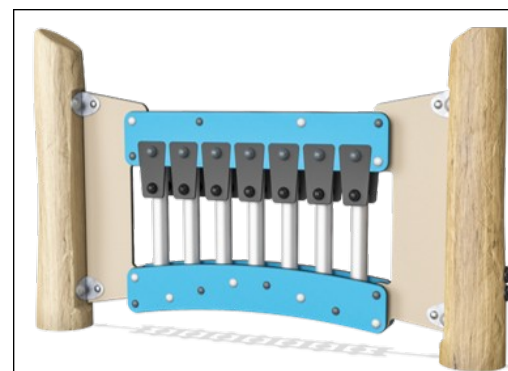

All rubber activities/components are made of conveyer belt rubber that makes it extremely weather resistant and long lasting.

The percussion panel consist of 2 Conga Drums with PP tubes and top in coloured ABS. Babel drum in stainless steel 316L.