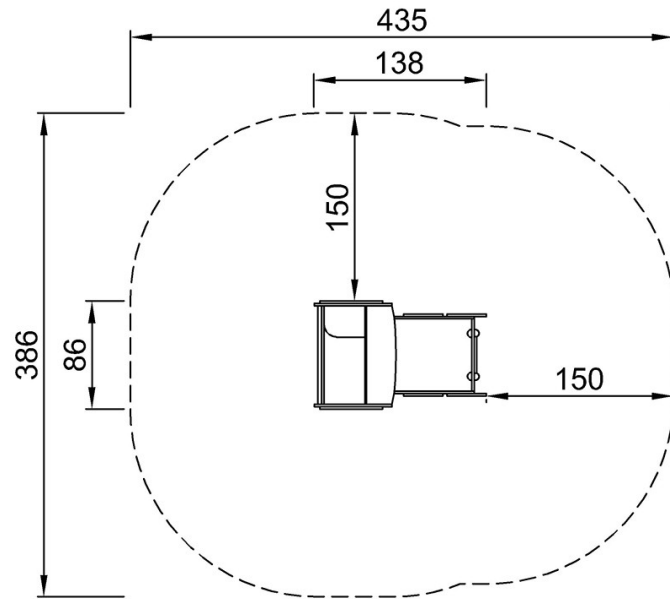

Item no. M53601-3418P

Installation Information

Max. fall height	48 cm
Safety surfacing area	14.8 m ²
Total installation time	5.5
Excavation volume	0.09 m ³
Concrete volume	0.00 m ³
Footing depth (standard)	60 cm
Shipment weight	139 kg
Anchoring options	In-ground ✓ Surface ✓

Toddler Train

M536

* Max fall height | ** Total height | *** Safety surfacing area

* Max fall height | ** Total height

M53601
*48cm
**130cm
***14.8m²

M53601

[Click to see TOP VIEW](#)

[Click to see SIDE VIEW](#)