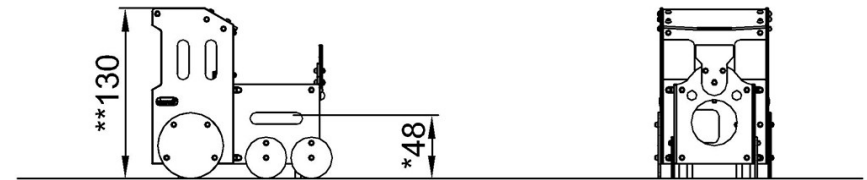

Item no. M53601-3418P

Installation Information

Max. fall height	48 cm
Safety surfacing area	14.8 m ²
Total installation time	5.5
Excavation volume	0.09 m ³
Concrete volume	0.00 m ³
Footing depth (standard)	60 cm
Shipment weight	139 kg
Anchoring options	In-ground ✓ Surface ✓

Toddler Train

M536

* Max fall height | ** Total height | *** Safety surfacing area

* Max fall height | ** Total height

M53601
*48cm
**130cm
***14.8m²

M53601

[Click to see TOP VIEW](#)

[Click to see SIDE VIEW](#)