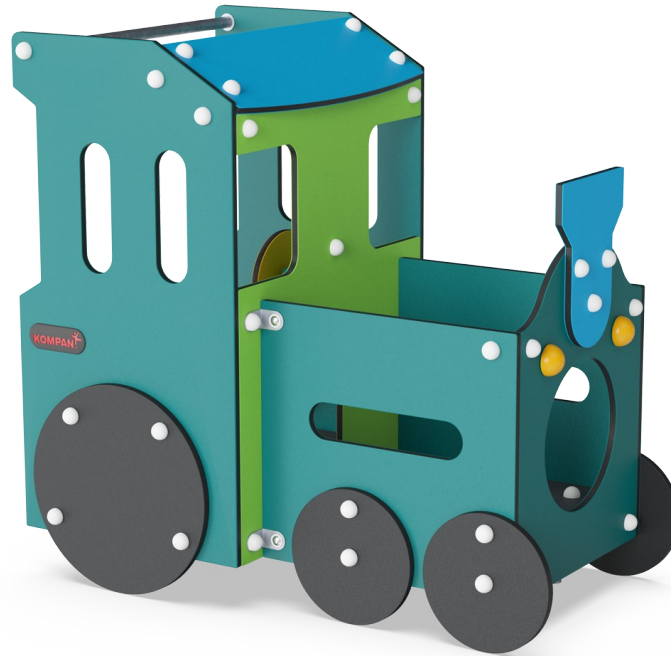

Toddler Train

M536

Item no. M53601-3418P	
General Product Information	
Dimensions LxWxH	138x86x130 cm
Age group	1+
Play capacity (users)	4
Colour options	

Eco friendly train for toddlersAll aboard! When it comes to deciding what children's playground equipment to purchase, trains for toddlers are a great option. Trains are a classic choice so take a look at our wonderful toddler trains available in both green and red.The train is an efficient role play starter as traffic fascinates young children. The whole idea of going places starts stories, thus stimulating children's

durable kids train is eco-friendly including high-pressure laminate & polypropylene PP. You can rest assured that all of our products are built to last and are designed to ensure maximum fun! Children have an amazing sense of adventure and love socialising with their friends. Play is essential to their development and growth and you should look to enhance this experience by purchasing this classic playground equipment.

Toddler Train

M536

Theme

Cognitive: suggests a theme and supports dramatic play, which stimulates language and communication skills.

Bench

Social-Emotional: gathering, cooperating or taking a break from play - all train social skills.

Crawl-through hole

Physical: the hole allows for climbing and crawling through, developing cross coordination, proprioception and spatial awareness. **Social-Emotional:** cooperation and turn-taking when passing one another. **Cognitive:** understanding space, shape and measures when seeing if the body can fit through the hole.