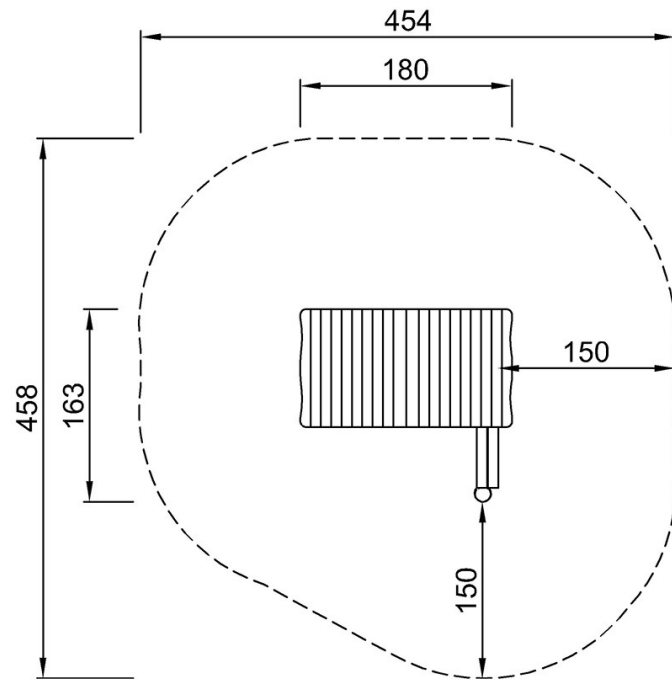

Item no. NRO414-1021	
Installation Information	
Max. fall height	0 cm
Safety surfacing area	17.2 m <sup>2</sup>
Total installation time	6.9
Excavation volume	0.63 m <sup>3</sup>
Concrete volume	0.00 m <sup>3</sup>
Footing depth (standard)	100 cm
Shipment weight	335 kg
Anchoring options	In-ground ✓

# Playhut with Side, Gable & Desks

NRO414

\* Max fall height | \*\* Total height | \*\*\* Safety surfacing area

\* Max fall height | \*\* Total height

NRO414  
\*\*158cm  
\*\*\*17.2m<sup>2</sup>

[Click to see TOP VIEW](#)