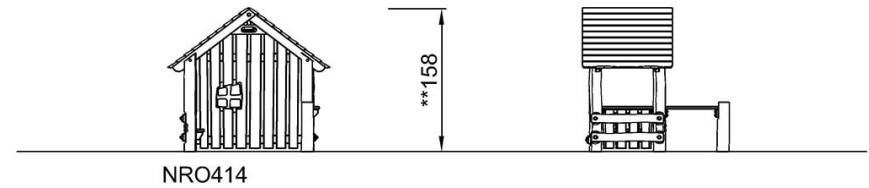

# Playhut with Side, Gable & Desks

NRO414

\* Max fall height | \*\* Total height | \*\*\* Safety surfacing area

\* Max fall height | \*\* Total height

NRO414  
\*\*158cm  
\*\*\*17.2m<sup>2</sup>

[Click to see TOP VIEW](#)