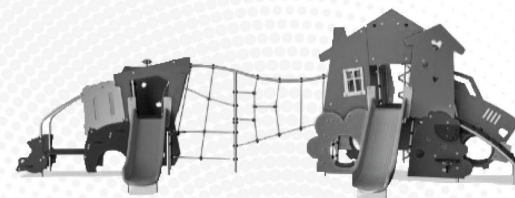

KOMPAN
Let's play

Kompan A/S

C.F. Tietgens Boulevard 32C
DK-5220 Odense SØ
Denmark

Validation of CO₂
calculation method
BUREAU VERITAS
HSE Denmark A/S

Verification of CO₂ calculation of: Themed play systems