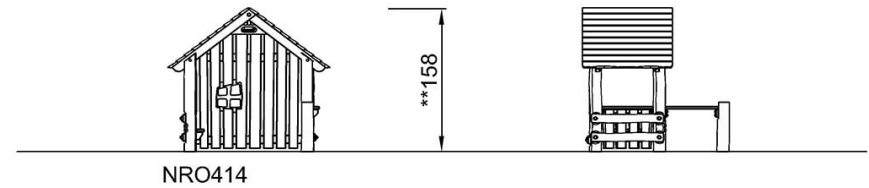

By Bureau Veritas HSE
 www.bureauveritas.dk
 +45 7731 1000

Playhut with Side, Gable & Desks

NRO414

* Max fall height | ** Total height | *** Safety surfacing area

* Max fall height | ** Total height

NRO414
**158cm
***17.2m²

[Click to see TOP VIEW](#)

[Click to see SIDE VIEW](#)