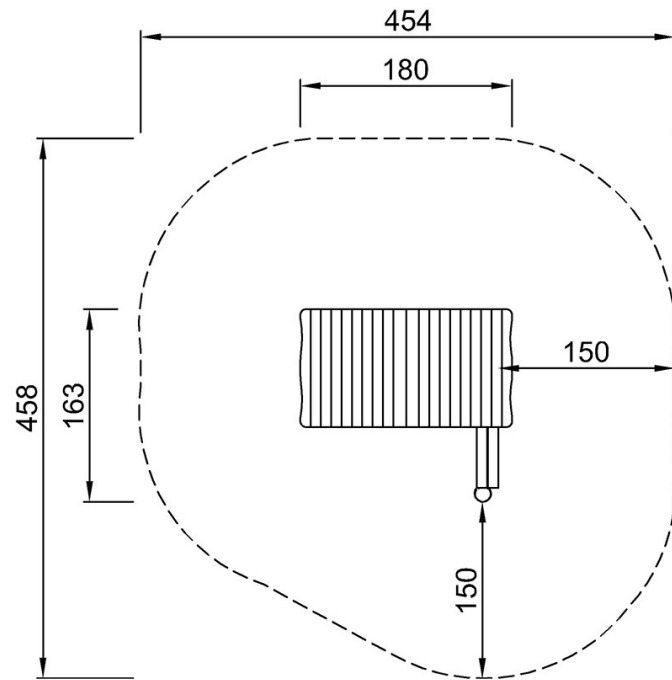

Item no. NRO414-1021	
Installation Information	
Max. fall height	0 cm
Safety surfacing area	17.2 m ²
Total installation time	6.9
Excavation volume	0.63 m ³
Concrete volume	0.00 m ³
Footing depth (standard)	100 cm
Shipment weight	335 kg
Anchoring options	In-ground ✓

By Bureau Veritas HSE
 www.bureauveritas.dk
 +45 7731 1000

Playhut with Side, Gable & Desks

NRO414

* Max fall height | ** Total height | *** Safety surfacing area

* Max fall height | ** Total height

NRO414
**158cm
***17.2m²

[Click to see TOP VIEW](#)

[Click to see SIDE VIEW](#)