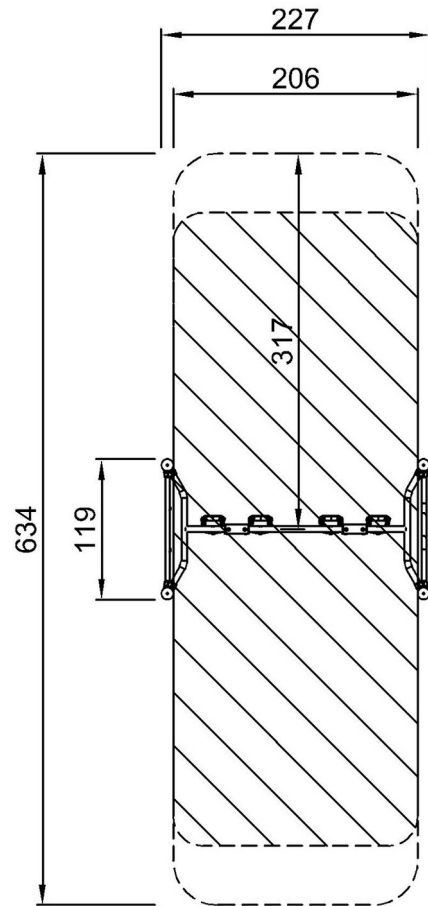

## Installation Information

Max. fall height	0 cm
Safety surfacing area	13.0 m <sup>2</sup>
Total installation time	4.4
Excavation volume	0.25 m <sup>3</sup>
Concrete volume	0.14 m <sup>3</sup>
Footing depth (standard)	90 cm
Shipment weight	234 kg
Anchoring options	

# Suspension Trainer Compact

FAZ107

\* Max fall height | \*\* Total height | \*\*\* Safety surfacing area

\* Max fall height | \*\* Total height

FAZ10700  
\*\*291cm  
\*\*\*13m<sup>2</sup>

FAZ10700

[Click to see TOP VIEW](#)