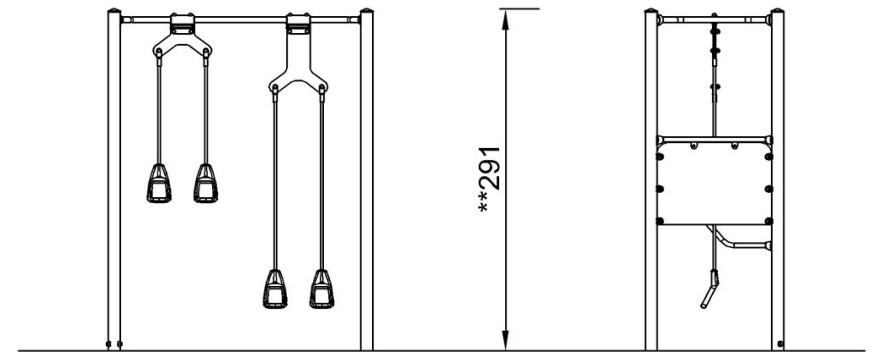

# Suspension Trainer Compact

FAZ107

\* Max fall height | \*\* Total height | \*\*\* Safety surfacing area

\* Max fall height | \*\* Total height

FAZ10700  
\*\*291cm  
\*\*\*13m<sup>2</sup>

FAZ10700

[Click to see TOP VIEW](#)