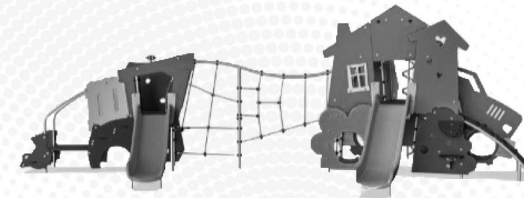

Kompan A/S

C.F. Tietgens Boulevard 32C
DK-5220 Odense SØ
Denmark

Validation of CO₂ calculation method
BUREAU VERITAS
HSE Denmark A/S

Verification of CO₂ calculation of: Themed play systems

Data version no. 2023-10-05