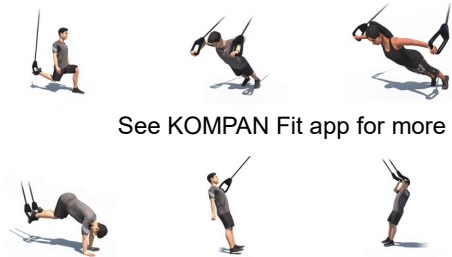

Item no. FAZ10700-0900	
General Product Information	
Dimensions LxWxH	227x119x291 cm
Age group	13+
Play capacity (users)	2
Colour options	

See KOMPAN Fit app for more