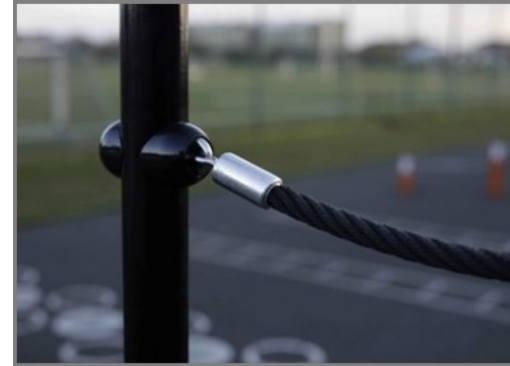

Suspension training is very effective because it simultaneously increases strength, balance, flexibility and core stability. With 49 exercises the suspension trainer is one of the most versatile pieces of exercise equipment on which all muscle groups can be trained in a functional and effective way, no matter what the fitness level of the user is. With the suspension

trainer everyone can workout at their own level due to the scalable resistance. The intensity of each exercise can be determined by adjusting the body position to add more or less resistance.

Suspension Trainer Compact

KOMPAN's suspension trainer has independently anchored handles with a 40cm distance between the ropes. This gives the user plenty of workout space between the ropes and makes the suspension trainer extremely easy and comfortable to use.

Ropes are made of UV-stabilised PA with inner steel cable reinforcement. The rope is induction treated in order to create a strong connection between steel and rope, which leads to excellent wear resistance.