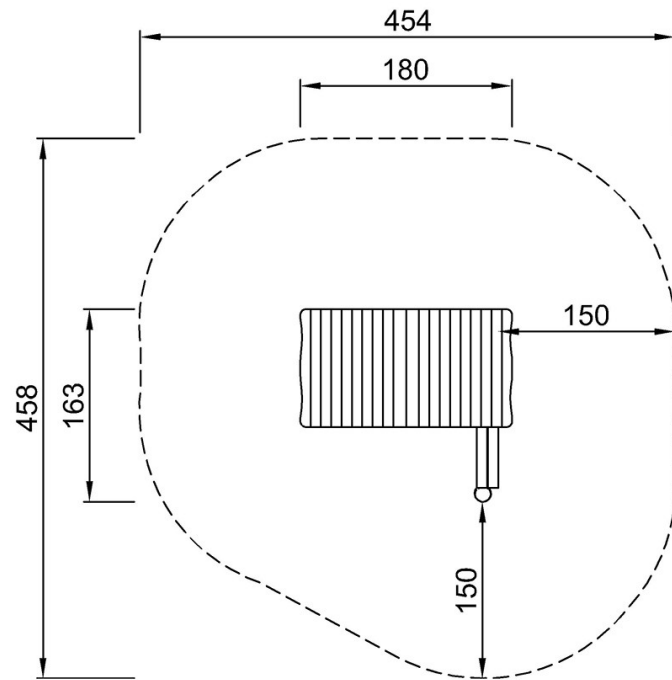

Item no. NRO415-1021	
Installation Information	
Max. fall height	0 cm
Safety surfacing area	17.2 m ²
Total installation time	6.9
Excavation volume	0.63 m ³
Concrete volume	0.00 m ³
Footing depth (standard)	100 cm
Shipment weight	341 kg
Anchoring options	In-ground ✓

By Bureau Veritas HSE
 www.bureauveritas.dk
 +45 7731 1000

Playhut with Side, Gable & Desks

NRO415

* Max fall height | ** Total height | *** Safety surfacing area

* Max fall height | ** Total height

NRO415
**158cm
***17.2m²

[Click to see TOP VIEW](#)

[Click to see SIDE VIEW](#)