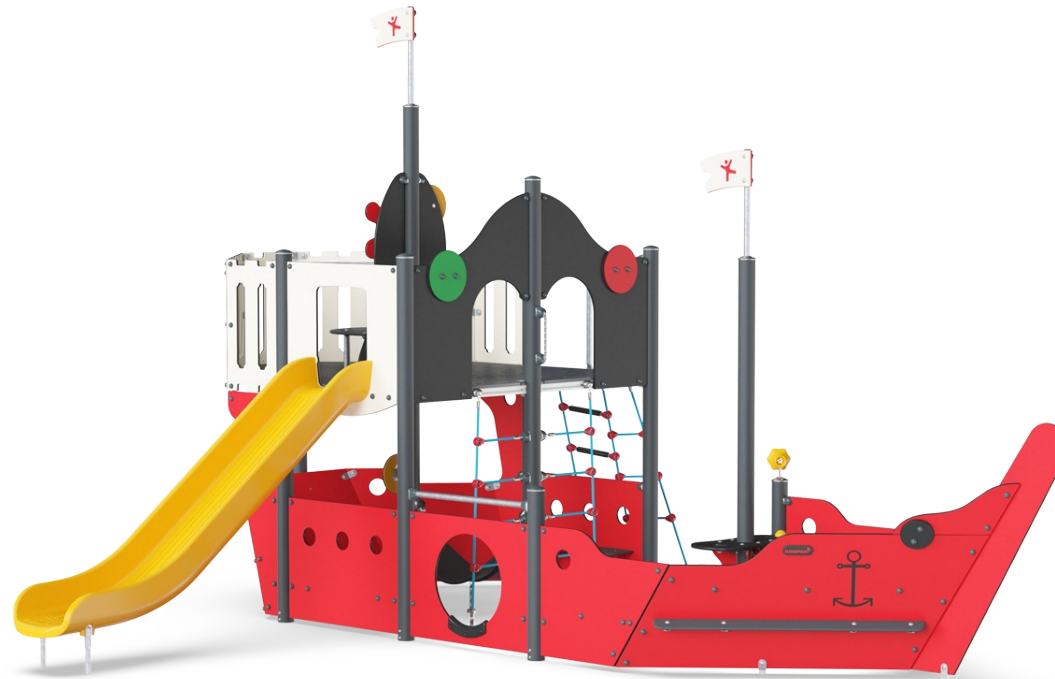

deck for swaying gently, training the sense of balance and space and training turn-taking skills. An embarkment net leads to the deck, and so does an accessible stairway. Users of all abilities can be involved in play, thanks to the open, transparent design. The many sensory, moveable activities add to dramatic play, thus stimulating language and

communication skills. The slide, apart from being fun, stimulates the sense of balance and tickles the stomach.

# Pirate Ship

PCM103221

## 绳索梯级

**身体素质：**孩子们攀爬梯子时，他们的交叉协调能力、腿部和手臂肌肉得以发展。