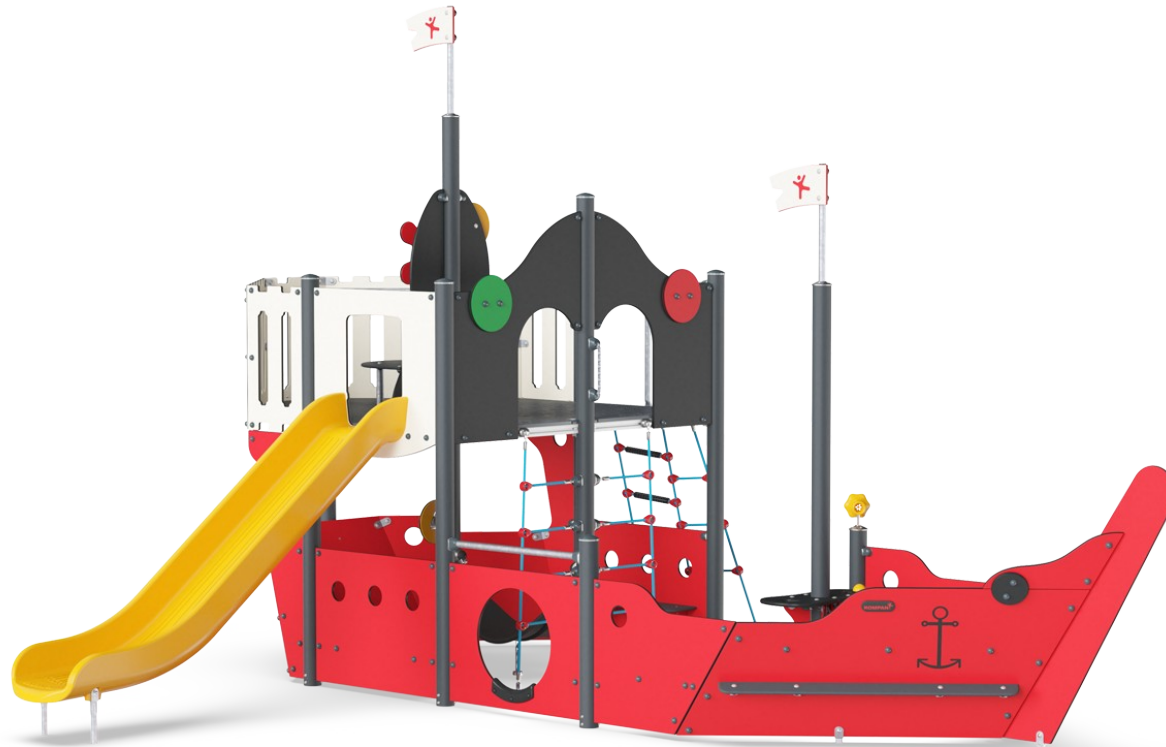

# Pirate Ship

PCM103221

**KOMPAN**  
Let's play

产品编号 PCM103221-0901

## 产品信息概览

长宽高尺寸	646x508x382 cm
适用年龄段	2+
容纳人数	24
颜色选择	

The KOMPAN Pirate Ship inspires and attracts play in today's children as well as in yesterday's. The clear colors, round shapes and strong theme motivate dramatic play on end, again and again, year after year. The unit forms a whole playground with its diverse play activities. The open space behind the keel has benches for socializing. So has the cabin under

deck for swaying gently, training the sense of balance and space and training turn-taking skills. An embarkment net leads to the deck, and so does an accessible stairway. Users of all abilities can be involved in play, thanks to the open, transparent design. The many sensory, moveable activities add to dramatic play, thus stimulating language and

## 绳索梯级

**身体素质：**孩子们攀爬梯子时，他们的交叉协调能力、腿部和手臂肌肉得以发展。