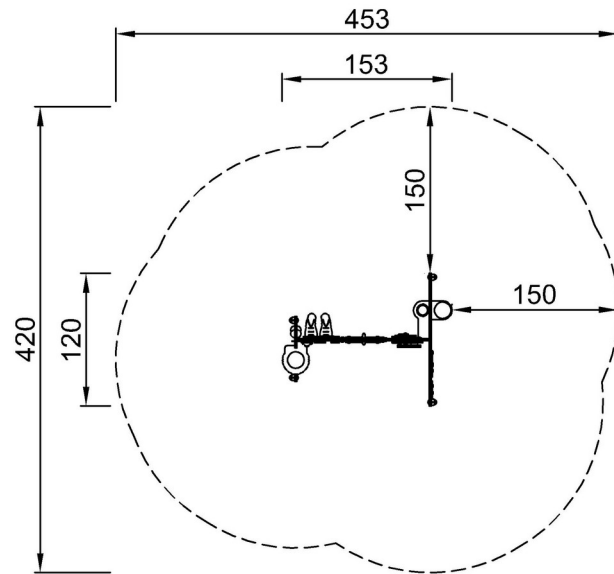

Item no. MSV60100-0201

Installation Information

Max. fall height	0 cm
Safety surfacing area	14.8 m ²
Total installation time	5.9
Excavation volume	0.00 m ³
Concrete volume	0.00 m ³
Footing depth (standard)	0 cm
Shipment weight	47 kg
Anchoring options	Surface ✓

By Bureau Veritas HSE
 www.bureauveritas.dk
 +45 7731 1000

* Max fall height | ** Total height | *** Safety surfacing area

* Max fall height | ** Total height

MSV60100-0201

**121cm
***14.8m²

MSV60100-0201

[Click to see TOP VIEW](#)