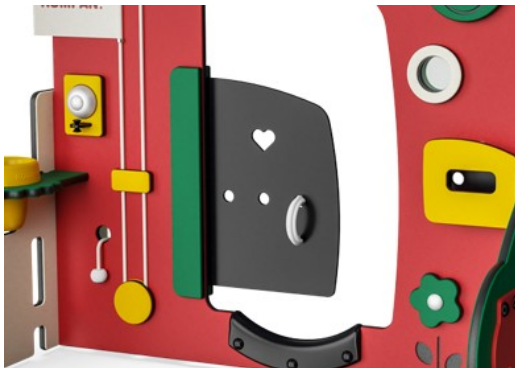

Sand pipe is made from rotomoulded PE. PE has high impact resistance across a wide temperature span which ensures durability.

Pots are made of pressure moulded high quality nylon (PA6). PA6 has good wearing and impact strength.

Membranes consist of friction-proof rubberized material of conveyor belt quality with excellent UV resistance. Embedded is a four-layered armouring made of woven polyester. The armouring and the two surface layers result in a total thickness of 7 mm.