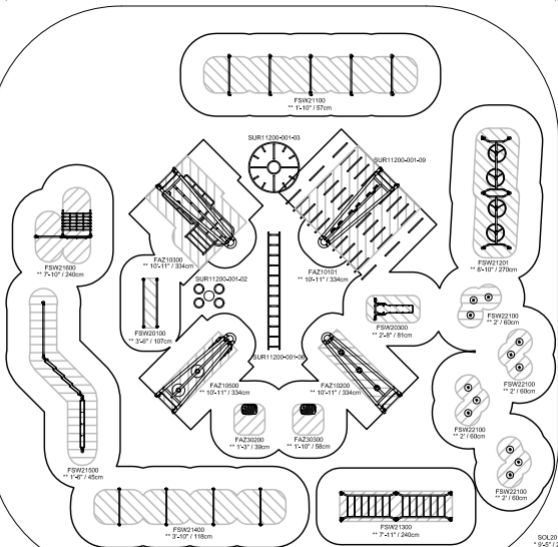

73'-0" [2240cm]

70'-11" [2161cm]

88'-4" [2692cm]

SOL201102

\* 9'-5" / 286cm

\*\* 10'-11" / 334cm

\*\*\*2655.38 / 294.8m<sup>2</sup>5150.59 / 478.5m<sup>2</sup> (Surface Area)