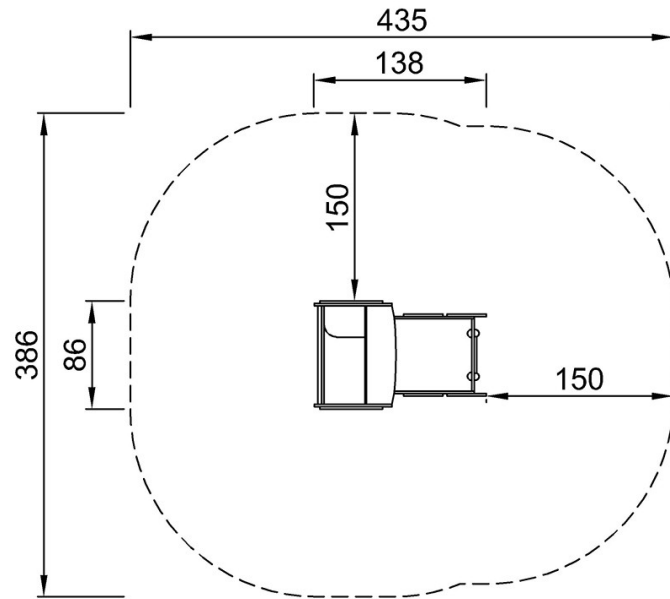

Toddler Train

M536

* Max fall height | ** Total height | *** Safety surfacing area

* Max fall height | ** Total height

M53601
*48cm
**130cm
***14.8m²