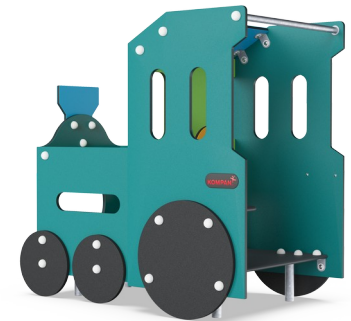

# Toddler Train

M536

Item no. M53601-3418P	
General Product Information	
Dimensions LxWxH	138x86x130 cm
Age group	1+
Play capacity (users)	4
Colour options	

Wow! The Toddler Train is a huge attraction for young children. The many crawl through and meeting options offer physical and social play. The traffic theme will spur children's imagination: where are we going on the train? This will start conversations and dramatic play. Stimulating language development in the young children. The toddlers enjoy moving their

bodies around the train. This trains the cross-coordination, which is crucial to train for toddlers. The cross-coordination supports the functions in the brain that facilitate later reading skills. Thanks to the many openings and holes, social interactions are supported from the inside to the outside. Care giver interaction is made easier, and the holes invite a nice round

of peek-a-boo. In spite of transparency, the Train still provides corners for toddlers to play den in.

# Toddler Train

M536