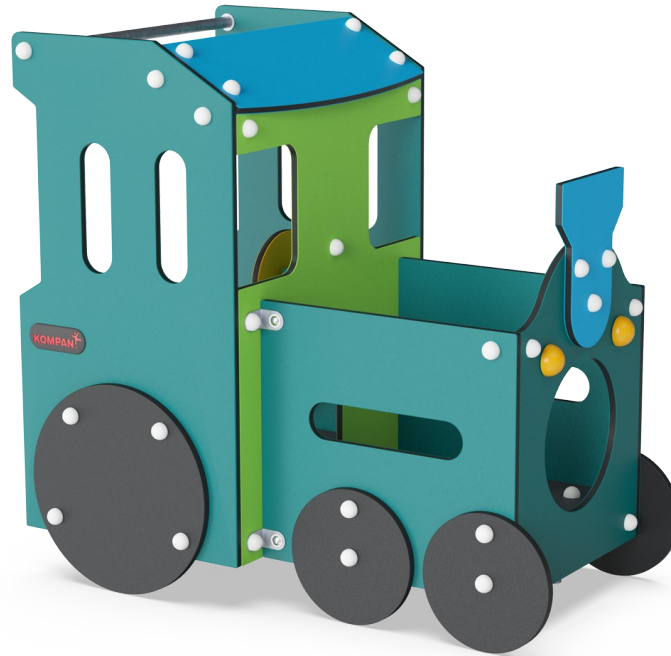

Toddler Train

M536

Theme

Cognitive: suggests a theme and supports dramatic play, which stimulates language and communication skills.

Bench

Social-Emotional: gathering, cooperating or taking a break from play - all train social skills.

Crawl-through hole

Physical: the hole allows for climbing and crawling through, developing cross coordination, proprioception and spatial awareness. **Social-Emotional:** cooperation and turn-taking when passing one another. **Cognitive:** understanding space, shape and measures when seeing if the body can fit through the hole.