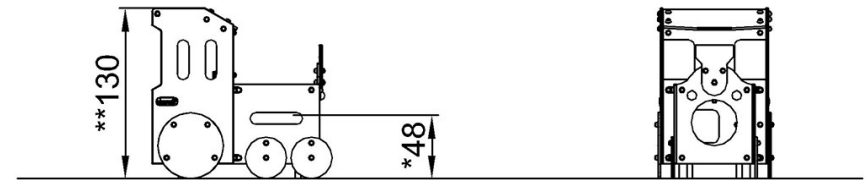

# Toddler Train

M536

\* Max fall height | \*\* Total height | \*\*\* Safety surfacing area

\* Max fall height | \*\* Total height

M53601  
\*48cm  
\*\*130cm  
\*\*\*14.8m<sup>2</sup>

M53601

[Click to see TOP VIEW](#)