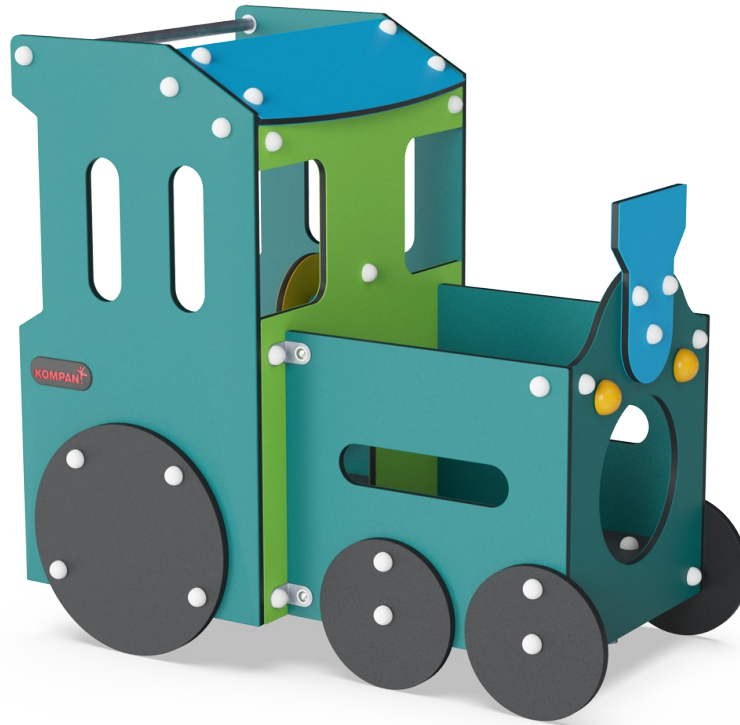

# Toddler Train

M536

Item no. M53601-3418P	
General Product Information	
Dimensions LxWxH	138x86x130 cm
Age group	1+
Play capacity (users)	4
Colour options	

Wow! The Toddler Train is a huge attraction for young children. The many crawl through and meeting options offer physical and social play. The traffic theme will spur children's imagination: where are we going on the train? This will start conversations and dramatic play. Stimulating language development in the young children. The toddlers enjoy moving their

bodies around the train. This trains the cross-coordination, which is crucial to train for toddlers. The cross-coordination supports the functions in the brain that facilitate later reading skills. Thanks to the many openings and holes, social interactions are supported from the inside to the outside. Care giver interaction is made easier, and the holes invite a nice round

of peek-a-boo. In spite of transparency, the Train still provides corners for toddlers to play den in.

# Toddler Train

M536