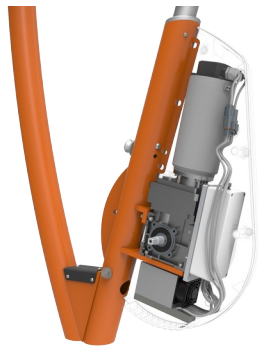

The Innovative self-powered electrical motor and gear providing a virtual flywheel to give real road experience. The resistance works as an automatic drive and adapts automatically to the pedaling speed. The users can overwrite the automatic drive manually by changing the resistance in steps (26 - Watts) through the App.