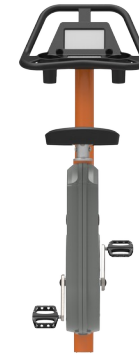

Sport Bike Pro

FAZ50200

The saddle is made of a Polyurethane Rubber and has a steel insert plate which connects it to the aluminium saddle pin. The saddle can be adjusted to 13 different heights, using a stainless steel pop-pin.

The cover is made of one of the hardest materials in the market, a Lexan Copolymer EXL9330 and has a thickness of 4mm. This cover can withstand any impact and will protect the electronics in the best possible way.

The Q-factor of the bike is 175mm, the crank is made of 18mm stainless steel and connects the pedal arms which are casted stainless steel (grade 304) parts. The length of the pedal arms is 170mm and the pedals are connected with standard bike fittings.

The handle bars is designed with multiple hand positions to accommodate different postures and riding styles. It is a casted Aluminium part with Polyurea coating for good grip and insulation.

You can connect the cardio machine to your phone or tablet via Bluetooth. This will provide instant feedback on speed, distance, cadence, watts, calories burned and time. You can also use your smart devices to manually adjust resistance (10 levels), have access to instructional and motivational videos, store and share activity data online!