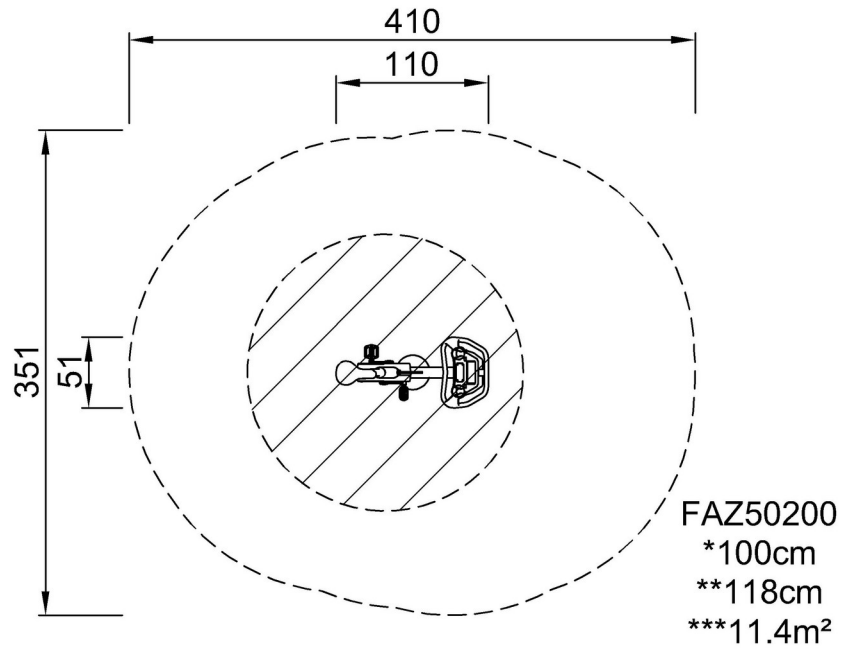

The Q-factor of the bike is 175mm, the crank is made of 18mm stainless steel and connects the pedal arms which are casted stainless steel (grade 304) parts. The length of the pedal arms is 170mm and the pedals are connected with standard bike fittings.

Item no. FAZ50200-0801	
Installation Information	
Max. fall height	100 cm
Safety surfacing area	11.4 m ²
Total installation time	2.4
Excavation volume	0.34 m ³
Concrete volume	0.21 m ³
Footing depth (standard)	80 cm
Shipment weight	126 kg
Anchoring options	In-ground ✓ Surface ✓

By Bureau Veritas HSE
www.bureauveritas.dk
+45 7731 1000

Sport Bike Pro

FAZ50200

* Max fall height | ** Total height | *** Safety surfacing area

* Max fall height | ** Total height

FAZ50200

[Click to see TOP VIEW](#)