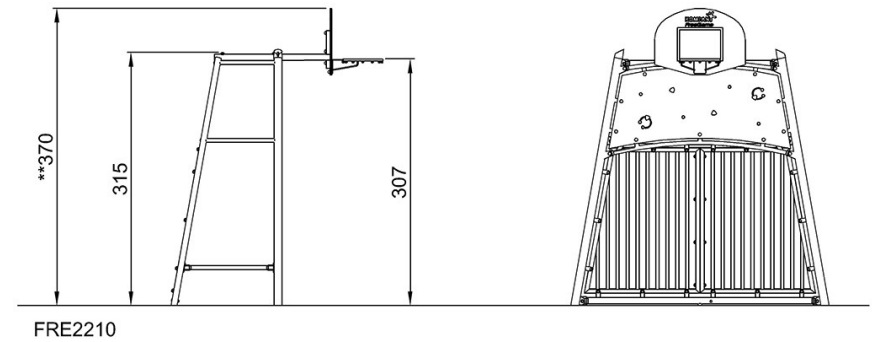

Cosmos Multi Goal, 3m

FRE2210

Item no. FRE2210-3317	
Installation Information	
Max. fall height	0 cm
Safety surfacing area	0.0 m ²
Total installation time	8.9
Excavation volume	0.35 m ³
Concrete volume	0.34 m ³
Footing depth (standard)	50 cm
Shipment weight	491 kg
Anchoring options	In-ground ✓
	Surface ✓

By Bureau Veritas HSE
 www.bureauveritas.dk
 +45 7731 1000

Cosmos Multi Goal, 3m

FRE2210

* Max fall height | ** Total height | *** Safety surfacing area

* Max fall height | ** Total height

[Click to see TOP VIEW](#)