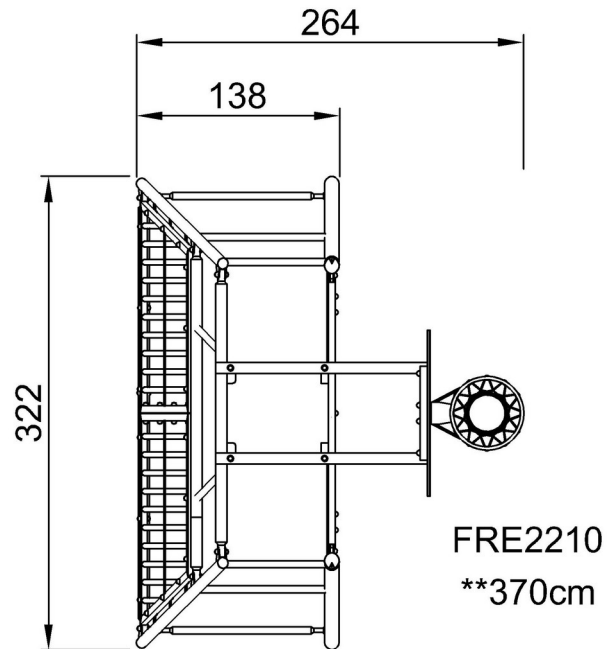

Cosmos Multi Goal, 3m

FRE2210

Item no. FRE2210-3317	
Installation Information	
Max. fall height	0 cm
Safety surfacing area	0.0 m ²
Total installation time	8.9
Excavation volume	0.35 m ³
Concrete volume	0.34 m ³
Footing depth (standard)	50 cm
Shipment weight	491 kg
Anchoring options	In-ground ✓
	Surface ✓

By Bureau Veritas HSE
 www.bureauveritas.dk
 +45 7731 1000

Cosmos Multi Goal, 3m

FRE2210

* Max fall height | ** Total height | *** Safety surfacing area

* Max fall height | ** Total height

[Click to see TOP VIEW](#)