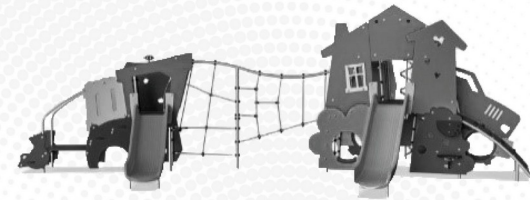

**Verification of CO<sub>2</sub> calculation of:  
Themed play systems**

Data version no. 2023-10-05

The CO<sub>2</sub> calculation and data are in compliance with the principles of a carbon footprint impact according to the GHG protocol (Greenhouse Gas Protocol), Scope 3, cradle to gate related to all individual components in the product category: "Themed play systems" represented by item no.: MSC641100-3717P.