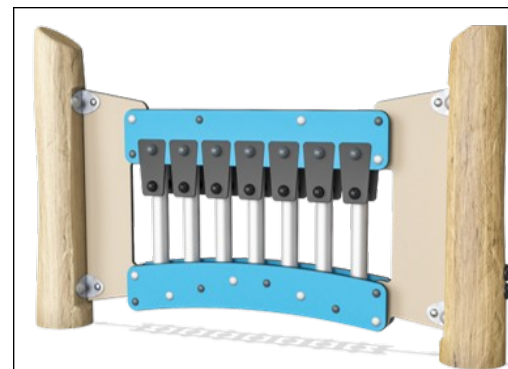

All rubber activities/components are made of conveyer belt rubber that makes it extremely weather resistant and long lasting.

The percussion panel consist of 2 Conga Drums with PP tubes and top in coloured ABS. Babel drum in stainless steel 316L.