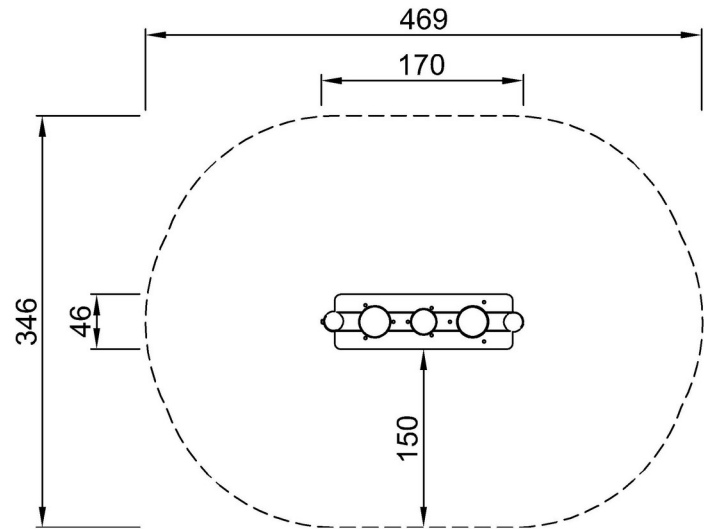

By Bureau Veritas HSE
 www.bureauveritas.dk
 +45 7731 1000

Percussion Music Panel

NRO602

* Max fall height | ** Total height | *** Safety surfacing area

* Max fall height | ** Total height

NRO602
**78cm
***13.8m²