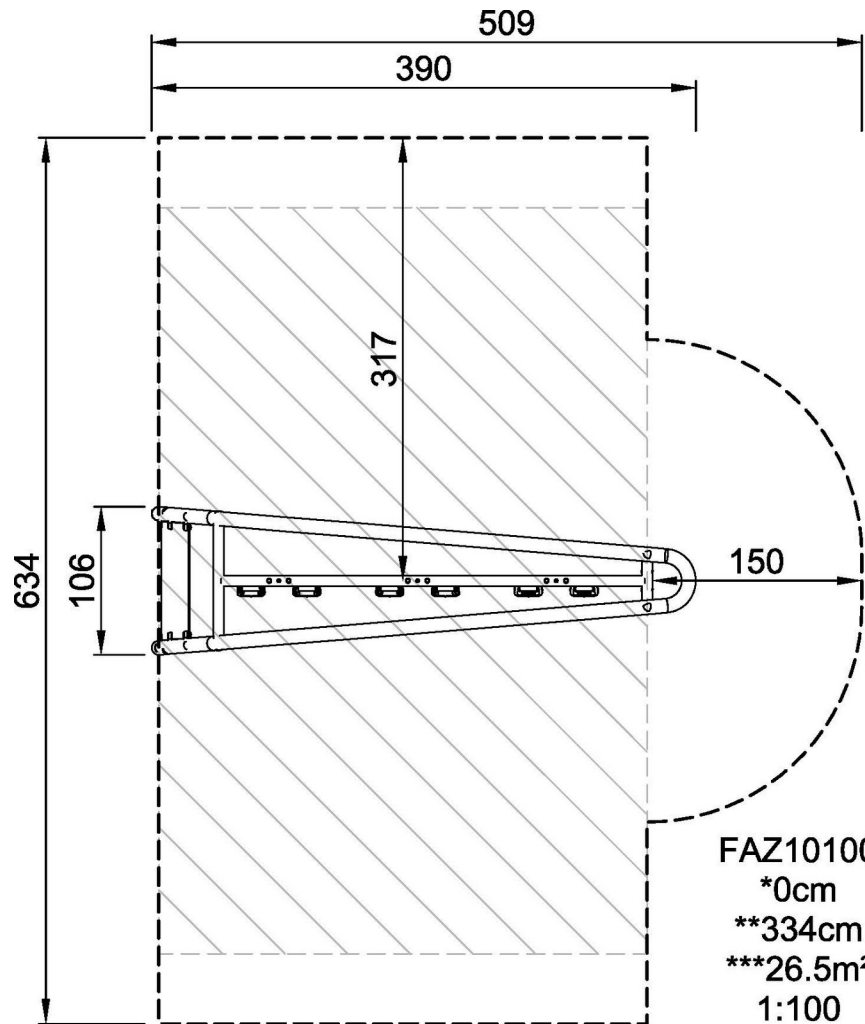

Suspension Trainer Pro

FAZ101

* Max fall height | ** Total height | *** Safety surfacing area

* Max fall height | ** Total height

[Click to see TOP VIEW](#)

[Click to see SIDE VIEW](#)