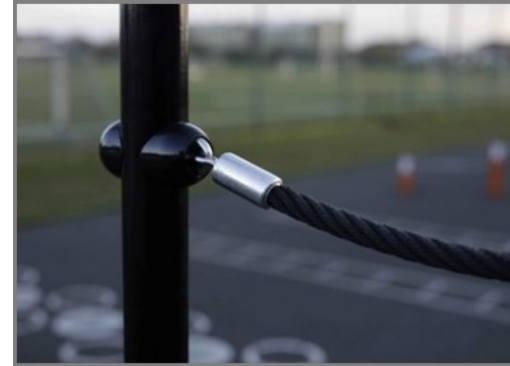

Three suspension trainers hanging at varying heights for highly versatile and accessible own bodyweight training. Using gravity and body position hundreds of exercises can be performed according to individual fitness levels and abilities. The intensity of each exercise can be determined simply by adjusting the body position to add more or less resistance.

Suspension training is very effective because it simultaneously increases strength, balance, flexibility and core stability.

Suspension Trainer Pro

FAZ101

The uniquely designed handles are made of PUR and a reinforced aluminium frame that ensures a strong but light design. The ergonomically shaped handles guarantee a good and pleasant grip for all users.

The big instruction signs are made of a 8mm polycarbonate sheets with clear instructions printed directly on the panels. The polycarbonate is extremely strong and provides a vandalism proof construction.

The KOMPAN suspension trainer has independently anchored handles with a 40cm distance between the ropes. It gives the user plenty of workout space between the ropes and makes the suspension trainer extremely easy and comfortable to use.