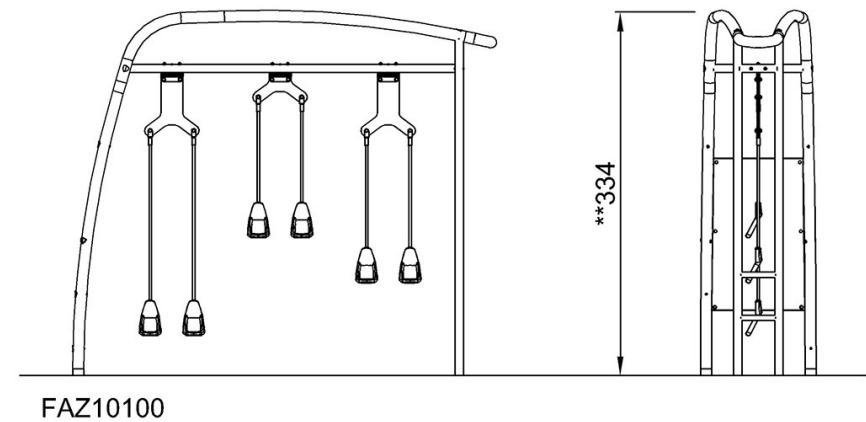

By Bureau Veritas HSE
 www.bureauveritas.dk
 +45 7731 1000

Suspension Trainer Pro

FAZ101

* Max fall height | ** Total height | *** Safety surfacing area

* Max fall height | ** Total height

[Click to see TOP VIEW](#)