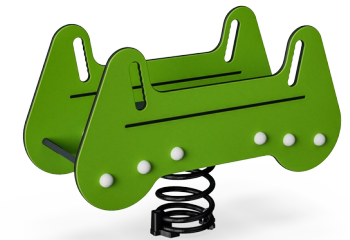

Double Springer, Two Seats

KPL121

Item no. KPL121-0401

General Product Information

Dimensions LxWxH	94x36x66 cm
Age group	2+
Play capacity (users)	2
Color options	 

The Double Springer is a whimsical and attractive springer for two. It attracts players again and again, thanks to the combined play invitation for movement and social interaction. The attraction of rocking together is very much based in the movement response and the opportunity for friendly rough-and-tumble play with a friend. The carved handholds and

inclined foot supports invite a seated position with a low handhold. This makes rocking together a fun challenge. Furthermore the arm and leg muscles get ample use and training. It trains the sense of rhythm and the coordination. These are crucial motor skills that help children navigate the world securely, e.g. in the street when estimating time, movement

Double Springer, Two Seats

KPL121

Panels of 19mm EcoCore™. EcoCore™ is a highly durable, eco friendly material, which is not only recyclable after use, but also consists of material produced from +95% recycled post consumer material from food packing waste.

Seat is made of Ekogrip™ panel that consist of a 15mm thick PE base with 3 mm top-layer of soft rubber with a non-skid effect.

Handle is made of polypropylene PP with excellent impact strength and usable within a large temperature span.