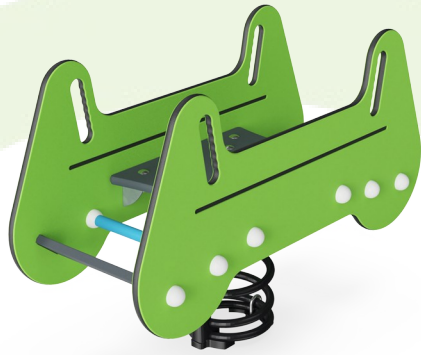

Sustainability Data

KPL121

Cradle to Gate A1-A3	Total CO₂ emission	CO₂e/kg	Recycled materials
	kg CO₂e	kg CO₂e/kg	%
KPL121-0401	78.70	2.22	52.20

The overall framework applied for these factors is the Environmental Product Declaration (EPD), which quantifies "environmental information on the life cycle of a product and enable comparisons between products fulfilling the same function" (ISO, 2006). This follows the structure and applies a Life-Cycle Assessment approach to the entire Product stage from raw material through manufacturing (A1-A3))

Kompan A/S
C.F. Tietgens Boulevard 32C
DK-5220 Odense SØ
Denmark

Verification of CO₂ calculation of: Freestanding play equipment

Data version no. 2023-10-05

The CO₂ calculation and data are in compliance with the principles of a carbon footprint impact according to the GHG protocol (Greenhouse Gas Protocol), Scope 3, cradle to gate related to all individual components in the product category: "Freestanding play equipment" represented by item no.: GXY916012-3417.

(Scope 3 emissions include emission sources in the upstream and downstream value chain).

Date: 30. October 2023 | Valid until: 30. October 2025

Verified by:

Julie Marie Vejsgaard Larsen, LCA & EPD Consultant

Verification based on report: Validation of CO₂ calculation of 9 categories of Kompan product line, version 1.0, prepared by: Bureau Veritas HSE, Denmark: Julie M. V. Larsen.

Publication date: 30. October 2023

By Bureau Veritas HSE
www.bureauveritas.dk
+45 7731 1000