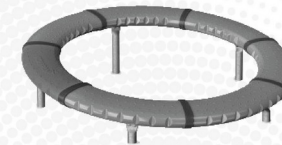

Data version no. 2023-10-05

The CO₂ calculation and data are in compliance with the principles of a carbon footprint impact according to the GHG protocol (Greenhouse Gas Protocol), Scope 3, cradle to gate related to all individual components in the product category: "Freestanding play equipment" represented by item no.: GXY916012-3417.

(Scope 3 emissions include emission sources in the upstream and downstream value chain).

Date: 30. October 2023 | Valid until: 30. October 2025

Verified by:

Julie Marie Vejsgaard Larsen, LCA & EPD Consultant

Verification based on report: Validation of CO₂ calculation of 9 categories of Kompan product line, version 1.0, prepared by: Bureau Veritas HSE, Denmark: Julie M. V. Larsen.

Publication date: 30. October 2023

By Bureau Veritas HSE
www.bureauveritas.dk
+45 7731 1000