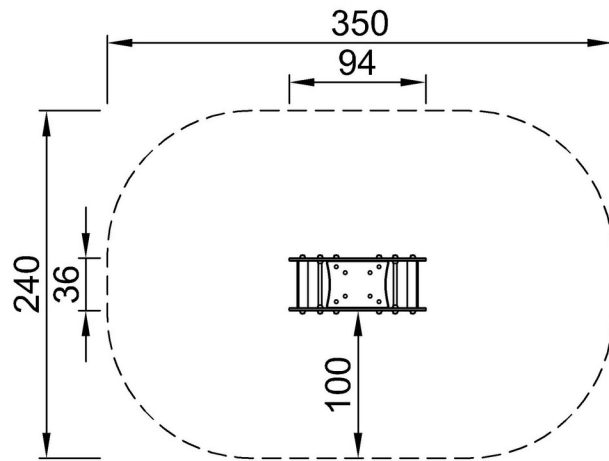

The springs are fixed by unique anti pinch fittings for maximum safety and long lifetime.

Item no. KPL121-0401	
Installation Information	
Max. fall height	60 cm
Safety surfacing area	7.5 m ²
Total installation time	2.4
Excavation volume	0.17 m ³
Concrete volume	0.00 m ³
Footing depth (standard)	42 cm
Shipment weight	40 kg
Anchoring options	In-ground ✓ Surface ✓

By Bureau Veritas HSE
 www.bureauveritas.dk
 +45 7731 1000

Double Springer, Two Seats

KPL121

* Max fall height | ** Total height | *** Safety surfacing area

* Max fall height | ** Total height

KPL121
*60cm
**66cm
***7.5m²

KPL121

[Click to see TOP VIEW](#)

[Click to see SIDE VIEW](#)