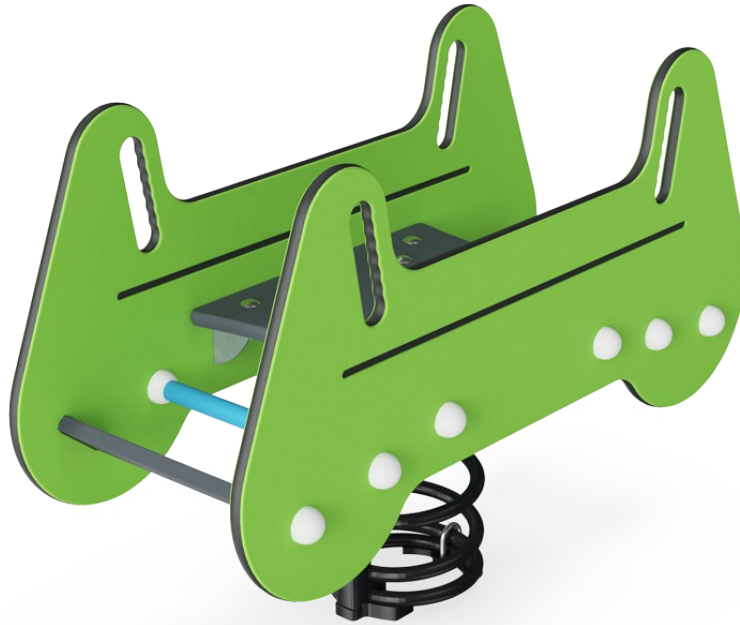

Double Springer, Two Seats

KPL121

Item no. KPL121-0401

General Product Information

Dimensions LxWxH	94x36x66 cm
Age group	2+
Play capacity (users)	2
Color options	 

The Double Springer is a whimsical and attractive springer for two. It attracts players again and again, thanks to the combined play invitation for movement and social interaction. The attraction of rocking together is very much based in the movement response and the opportunity for friendly rough-and-tumble play with a friend. The carved handholds and

inclined foot supports invite a seated position with a low handhold. This makes rocking together a fun challenge. Furthermore the arm and leg muscles get ample use and training. It trains the sense of rhythm and the coordination. These are crucial motor skills that help children navigate the world securely, e.g. in the street when estimating time, movement

Double Springer, Two Seats

KPL121

Panels of 19mm EcoCore™. EcoCore™ is a highly durable, eco friendly material, which is not only recyclable after use, but also consists of material produced from +95% recycled post consumer material from food packing waste.

Seat is made of Ekogrip™ panel that consist of a 15mm thick PE base with 3 mm top-layer of soft rubber with a non-skid effect.

Handle is made of polypropylene PP with excellent impact strength and usable within a large temperature span.