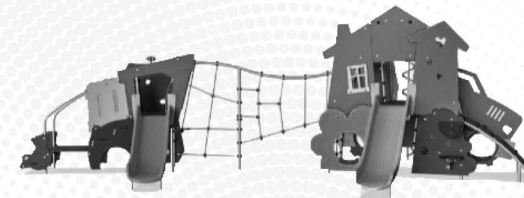

Verification of CO₂ calculation of: Themed play systems

Data version no. 2023-10-05

The CO₂ calculation and data are in compliance with the principles of a carbon footprint impact according to the GHG protocol (Greenhouse Gas Protocol), Scope 3, cradle to gate related to all individual components in the product category: "Themed play systems" represented by item no.: MSC641100-3717P.

(Scope 3 emissions include emission sources in the upstream and downstream value chain).

Date: 30. October 2023 | Valid until: 30. October 2025

Verified by:

Julie Marie Vejsgaard Larsen, LCA & EPD Consultant

Verification based on report: Validation of CO₂ calculation of 9 categories of Kompan product line, version 1.0, prepared by: Bureau Veritas HSE, Denmark: Julie M. V. Larsen.

Publication date: 30. October 2023

By Bureau Veritas HSE
www.bureauveritas.dk
+45 7731 1000