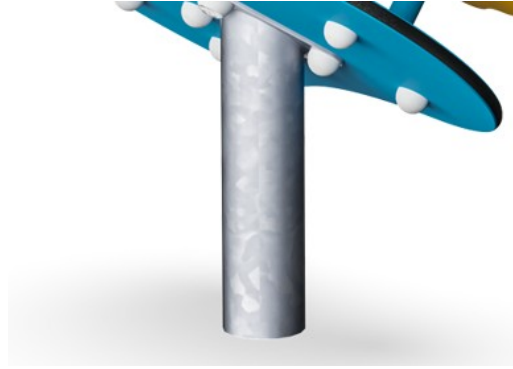

Gear shift

Social-Emotional: cooperation, turn-taking, sharing. **Cognitive:** suggests a theme and supports dramatic play, which stimulates languages skills.

Tick-Tock

M631

Panels of 19mm EcoCore™. EcoCore™ is a highly durable, eco friendly material, which is not only recyclable after use, but also consists of material produced from +95% recycled post consumer material from food packing waste.

The steel surfaces are hot dip galvanised inside and outside with lead free zinc. The galvanisation has excellent corrosion resistance in outside environments and requires low maintenance.

Play spheres are made of PP. PP has good wearing and impact resistance.