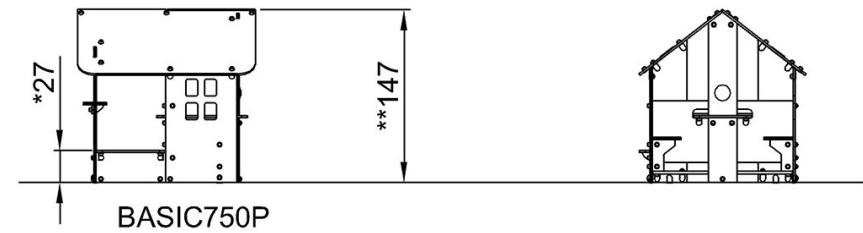

# Playhouse

BASIC750

\* Max fall height | \*\* Total height | \*\*\* Safety surfacing area

\* Max fall height | \*\* Total height

[Click to see TOP VIEW](#)

[Click to see SIDE VIEW](#)