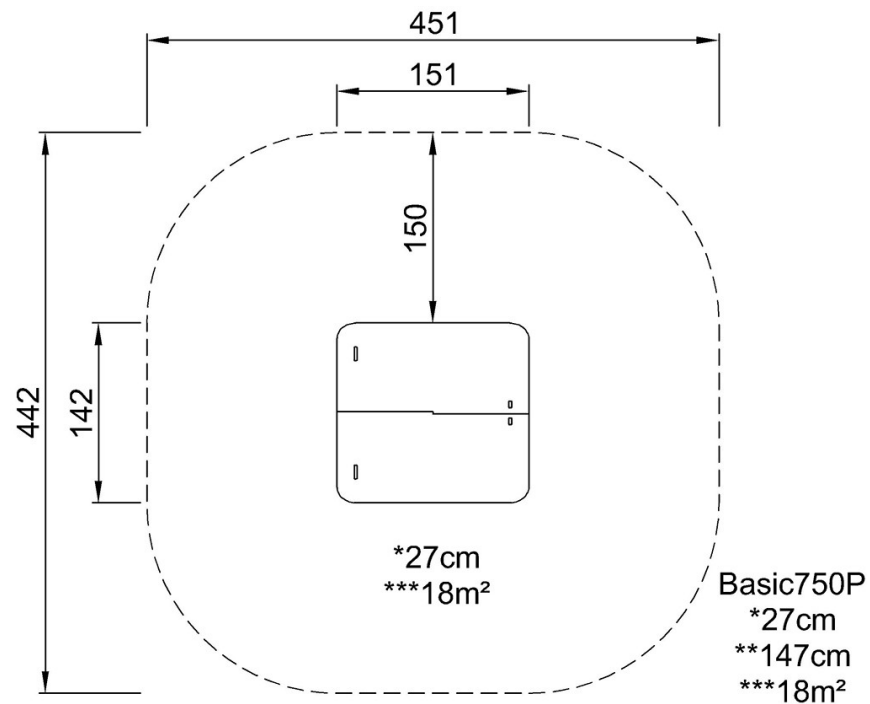

Playhouse

BASIC750

* Max fall height | ** Total height | *** Safety surfacing area

* Max fall height | ** Total height

[Click to see TOP VIEW](#)

[Click to see SIDE VIEW](#)