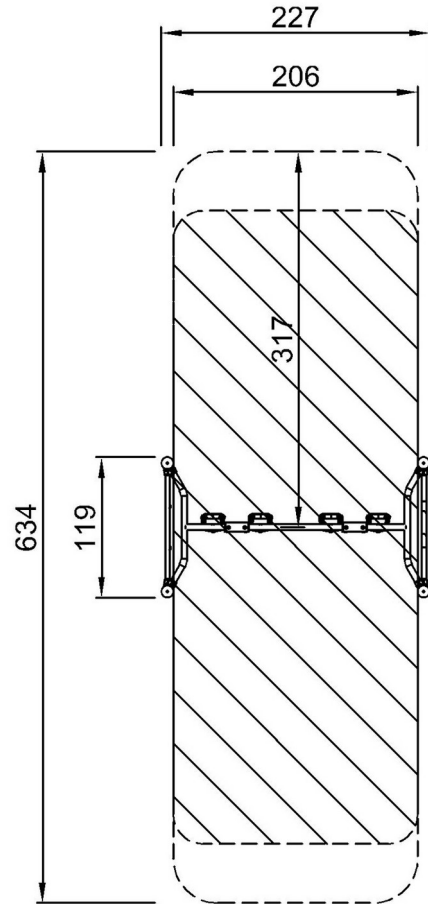

Item no. FAZ10700-0900

Installation Information

Max. fall height	0 cm
Safety surfacing area	13.0 m ²
Total installation time	4.4
Excavation volume	0.25 m ³
Concrete volume	0.14 m ³
Footing depth (standard)	90 cm
Shipment weight	289 kg
Anchoring options	In-ground ✓ Surface ✓

By Bureau Veritas HSE
 www.bureauveritas.dk
 +45 7731 1000

Suspension Trainer Compact

FAZ107

* Max fall height | ** Total height | *** Safety surfacing area

* Max fall height | ** Total height

FAZ10700
**291cm
***13m²

FAZ10700

[Click to see TOP VIEW](#)

[Click to see SIDE VIEW](#)