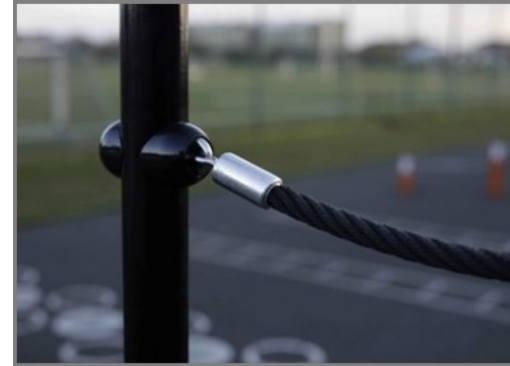

Colour options 

See KOMPAN Fit app for more

Suspension training is very effective because it simultaneously increases strength, balance, flexibility and core stability. With 49 exercises the suspension trainer is one of the most versatile pieces of exercise equipment on which all muscle groups can be trained in a functional and effective way, no matter what the fitness level of the user is. With the suspension

trainer everyone can workout at their own level due to the scalable resistance. The intensity of each exercise can be determined by adjusting the body position to add more or less resistance.

Suspension Trainer Compact

FAZ107

The uniquely designed handles are made of PUR and a reinforced aluminium frame that ensures a strong but light design. The ergonomically shaped handles guarantee a good and pleasant grip for all users.

The KOMPAN suspension trainer has independently anchored handles with a 40cm distance between the ropes. It gives the user plenty of workout space between the ropes and makes the suspension trainer extremely easy and comfortable to use.