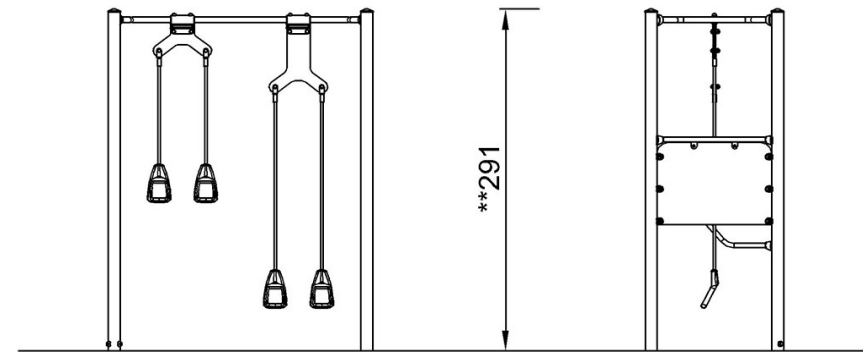

By Bureau Veritas HSE
 www.bureauveritas.dk
 +45 7731 1000

Suspension Trainer Compact

FAZ107

* Max fall height | ** Total height | *** Safety surfacing area

* Max fall height | ** Total height

FAZ10700
**291cm
***13m²