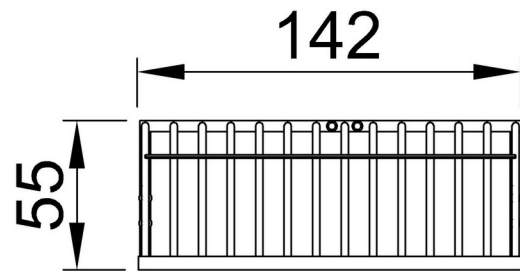

Mini Goal

FRE3051

Item no. FRE3051-3517	
General Product Information	
Dimensions LxWxH	141x55x75 cm
Age group	3+
Play capacity (users)	-
Color options	●

Stand alone mini goals offers all kinds of ball & stick games in public settings. W:141 cm. D:55 cm.

Mini Goal

FRE3051

Item no. FRE3051-3517	
Installation Information	
Max. fall height	0 cm
Safety surfacing area	0.0 m ²
Total installation time	1.6
Excavation volume	0.12 m ³
Concrete volume	0.00 m ³
Footing depth (standard)	68 cm
Shipment weight	50 kg
Anchoring options	In-ground ✓
	Surface ✓

By Bureau Veritas HSE
 www.bureauveritas.dk
 +45 7731 1000

Mini Goal

FRE3051

* Max fall height | ** Total height | *** Safety surfacing area

* Max fall height | ** Total height

FRE3051
**75cm

[Click to see TOP VIEW](#)