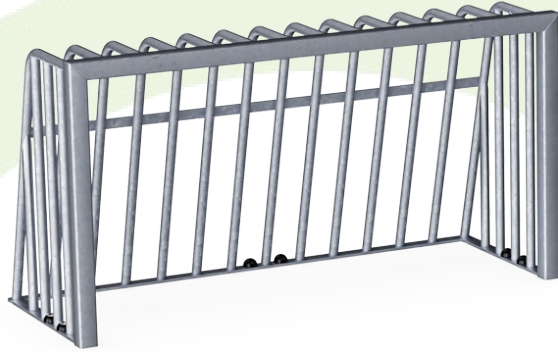

Mini Goal

FRE3051

Item no. FRE3051-3517	
General Product Information	
Dimensions LxWxH	141x55x75 cm
Age group	3+
Play capacity (users)	-
Color options	●

Stand alone mini goals offers all kinds of ball & stick games in public settings. W:141 cm. D:55 cm.

Mini Goal

FRE3051

Item no. FRE3051-3517	
Installation Information	
Max. fall height	0 cm
Safety surfacing area	0.0 m ²
Total installation time	1.6
Excavation volume	0.12 m ³
Concrete volume	0.00 m ³
Footing depth (standard)	68 cm
Shipment weight	50 kg
Anchoring options	In-ground ✓
	Surface ✓

Sustainability Data

FRE3051

Cradle to Gate A1-A3	Total CO ₂ emission	CO ₂ e/kg	Recycled materials
	kg CO ₂ e	kg CO ₂ e/kg	%
FRE3051-3517	125.60	2.62	49.80

The overall framework applied for these factors is the Environmental Product Declaration (EPD), which quantifies "environmental information on the life cycle of a product and enable comparisons between products fulfilling the same function" (ISO, 2006). This follows the structure and applies a Life-Cycle Assessment approach to the entire Product stage from raw material through manufacturing (A1-A3))