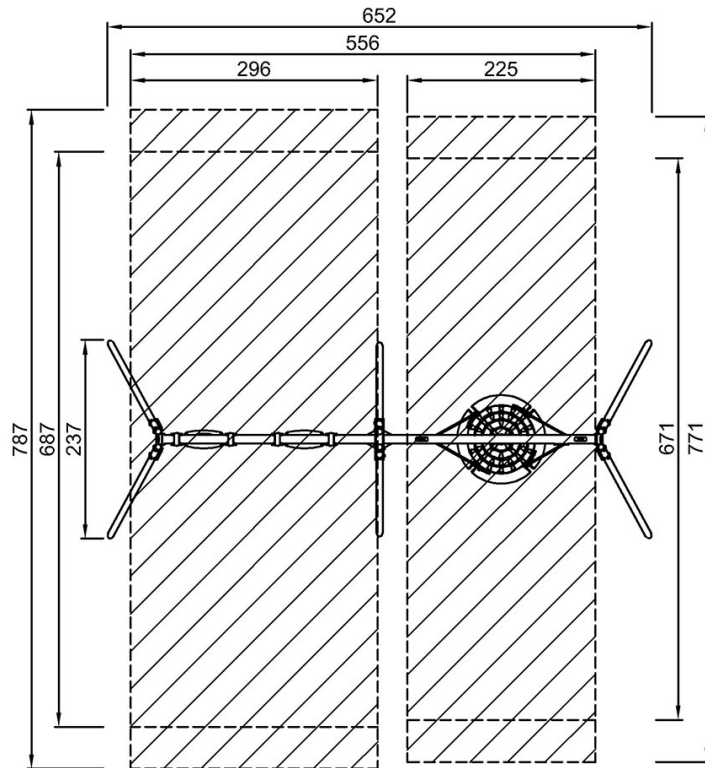

Combi Swing H:2.5m, 100cm Rope Seat, Anti-wrap

KSW90047

The A-Frame is designed with hot dip galvanised ø100mm crossbar with large steel end plates for strong fixation of the two post options: Hot dip galvanised ø70mm steel. Impregnated pine wood with hot dip galvanised steel footings.

Item no. KSW90047-0909

Installation Information

Max. fall height	145 cm
Safety surfacing area	40.7 m ²
Total installation time	6.1
Excavation volume	1.95 m ³
Concrete volume	0.00 m ³
Footing depth (standard)	90 cm
Shipment weight	272 kg
Anchoring options	In-ground ✓

By Bureau Veritas HSE
 www.bureauveritas.dk
 +45 7731 1000

Combi Swing H:2.5m, 100cm Rope Seat, Anti-wrap

KSW90047

* Max fall height | ** Total height | *** Safety surfacing area

* Max fall height | ** Total height

KSW90047
*145cm
**271cm
***40.7m²

KSW90047

[Click to see TOP VIEW](#)

[Click to see SIDE VIEW](#)