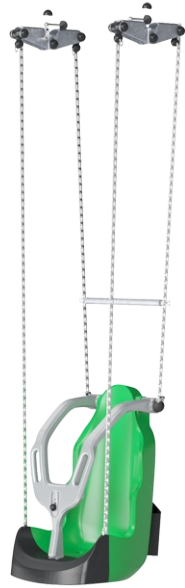

Inclusive Seat, 10ft H, 4-Chain

SW990208

Item no. SW990208-0107	
General Product Information	
Dimensions LxWxH	0'0"x0'0"x0'0"
Age group	5 - 12
Play capacity (users)	1
Color options	

The rounded shapes of the Inclusive Swing Seat attract children of all ages and abilities. The self-initiated movement, the great ergonomic and the feeling of security while swinging will make children return again and again for more play. For children who need assistance entering, or support for their seated position, the one-hand operated harness offers

comfortable grips and security. The upright swinging position allows all children eye contact with their care giver and a view of the surroundings while swinging. The trill of independent play is ensured by the self-starter function which allows for pushing and pulling the swing into motion. This amplifies the freedom of movement and the feeling of

Inclusive Seat, 10ft H, 4-Chain

SW990208

Inclusive Seat

Physical: balance, coordination and spatial awareness are developed when swinging. These are necessary skills for judging distances and navigating. The swinging movement trains arm, leg and core muscles.
Social-Emotional: the upright swinging position allows children eye contact with their care giver. The seat is shaped to support varied body sizes. **Cognitive:** cause and effect understanding and thinking skills for younger children when swinging.

Inclusive Seat, 10ft H, 4-Chain

SW990208

The inclusive swing seat is made of recyclable polyethylene (PE) using 33% post-consumer materials. The seat is molded in one piece and equipped with a drain hole to avoid water accumulation. The ergonomic design enables a safe and comfortable seating position.