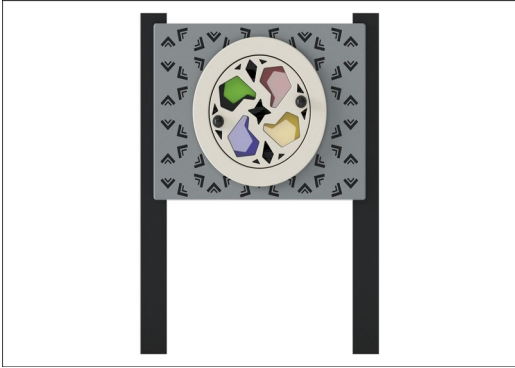

Kaleidoscope Play Panel, Square Posts

TPP280027

The Colour Wheel Kaleidoscope has an easy to turn front rotor with coloured and clear polycarbonate inserts, which rotate over the 4 colour polycarbonate inserts behind them, the effect is creating new colours by combining the different colour window inserts.

Item no. TPP280027-0401	
General Product Information	
Dimensions LxWxH	92x15x128 cm
Age group	2+
Play capacity (users)	2
Colour options	●

Kaleidoscope Play Panel, Square Posts

TPP280027

Panel and selected play parts made from High Density Polyethylene HDPE which is 100% recyclable after usage

Square 100x100mm posts made of recycled plastic in black color

Item no. TPP280027-0401

Installation Information

Total installation time	0.7
Excavation volume	0.13 m ³
Concrete volume	0.07 m ³
Footing depth (standard)	40 cm
Shipment weight	40 kg
Anchoring options	In-ground ✓ Surface