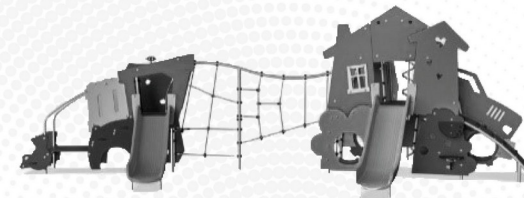

Kompan A/S

C.F. Tietgens Boulevard 32C
DK-5220 Odense SØ
Denmark

Validation of CO₂ calculation method
BUREAU VERITAS
HSE Denmark A/S

Verification of CO₂ calculation of: Themed play systems

Data version no. 2023-10-05