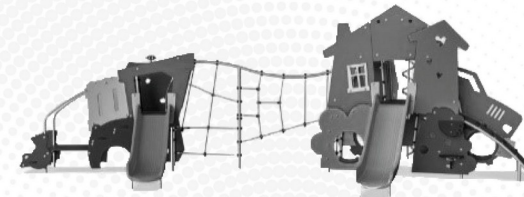

Kompan A/S

C.F. Tietgens Boulevard 32C
DK-5220 Odense SØ
Denmark

Verification of CO₂ calculation of: Themed play systems

Data version no. 2023-10-05

The CO₂ calculation and data are in compliance with the principles of a carbon footprint impact according to the GHG protocol (Greenhouse Gas Protocol), Scope 3, cradle to gate related to all individual components in the product category: "Themed play systems" represented by item no.: MSC641100-3717P.