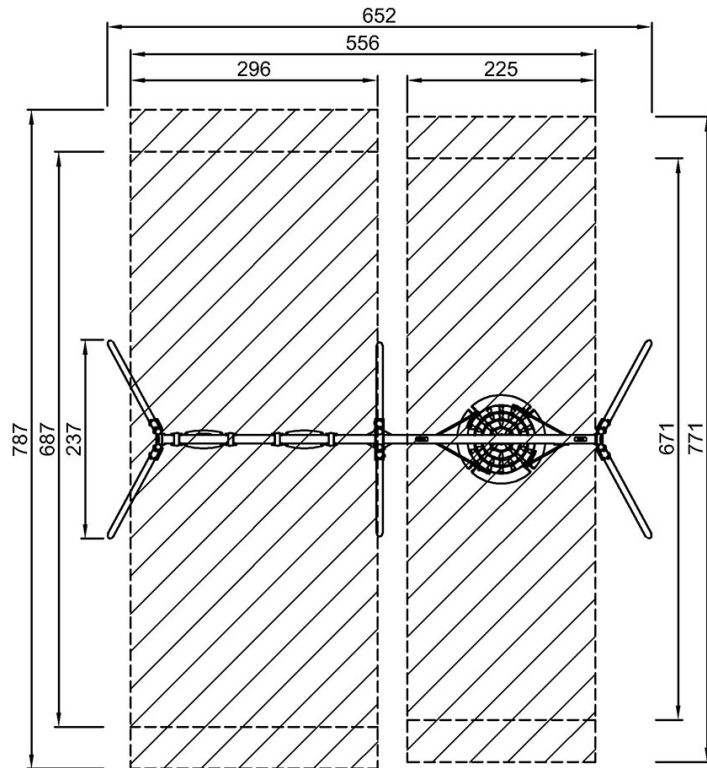

Combi Swing H:2.5m, 100cm Rope Seat, Anti-wrap

KSW90047

The A-Frame is designed with hot dip galvanised ø100mm crossbar with large steel end plates for strong fixation of the two post options: Hot dip galvanised ø70mm steel. Impregnated pine wood with hot dip galvanised steel footings.

Item no. KSW90047-0909	
Installation Information	
Max. fall height	145 cm
Safety surfacing area	40.7 m ²
Total installation time	6.1
Excavation volume	1.95 m ³
Concrete volume	0.00 m ³
Footing depth (standard)	90 cm
Shipment weight	272 kg
Anchoring options	Surface ✓ In-ground ✓
Warranty Information	
Chains	10 years
Hot dip galvanised steel	Lifetime
Spare parts guaranteed	10 years
Swing hangers	5 years
Swing seat	10 years

By Bureau Veritas HSE
 www.bureauveritas.dk
 +45 7731 1000

Combi Swing H:2.5m, 100cm Rope Seat, Anti-wrap

KSW90047

* Max fall height | ** Total height | *** Safety surfacing area

* Max fall height | ** Total height

KSW90047
*145cm
**271cm
***40.7m²

KSW90047

[Click to see TOP VIEW](#)

[Click to see SIDE VIEW](#)