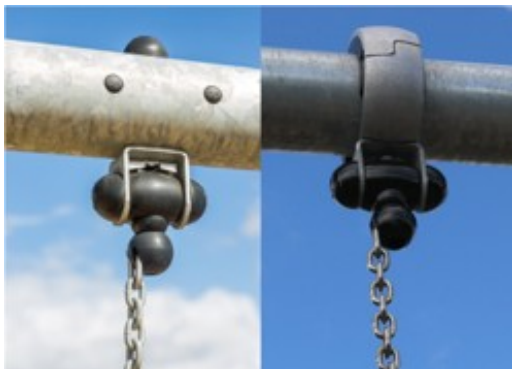

Cognitive: cause and effect and thinking skills for younger children. Rules games for bigger children, when swinging in same or different rhythm.

Bird nest swing

Physical: develops balance, coordination and spatial awareness. The swinging movement trains the arm, leg and core muscles, and strengthens bone density when jumping off.

The swing hangers are made of high quality UV-stabilised nylon (PA6) housing with integrated lifetime sealed ball bearings. The height adjustable chains are fixed by a stainless steel hook with theft proof snake-eye bolt in a turnable anti twist housing. All seats with two chain fixation are available with either standard or anti-wrap suspension.