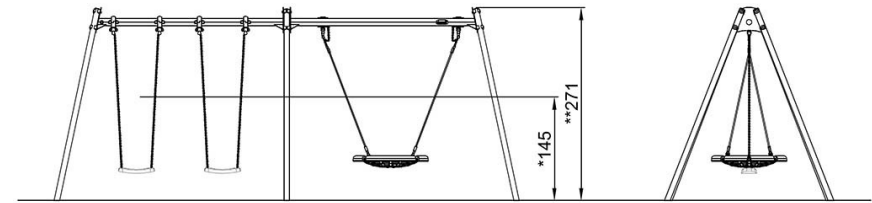

By Bureau Veritas HSE
 www.bureauveritas.dk
 +45 7731 1000

Combi Swing H:2.5m, 100cm Rope Seat, Anti-wrap

KSW90047

* Max fall height | ** Total height | *** Safety surfacing area

* Max fall height | ** Total height

KSW90047
*145cm
**271cm
***40.7m²

KSW90047

[Click to see TOP VIEW](#)

[Click to see SIDE VIEW](#)