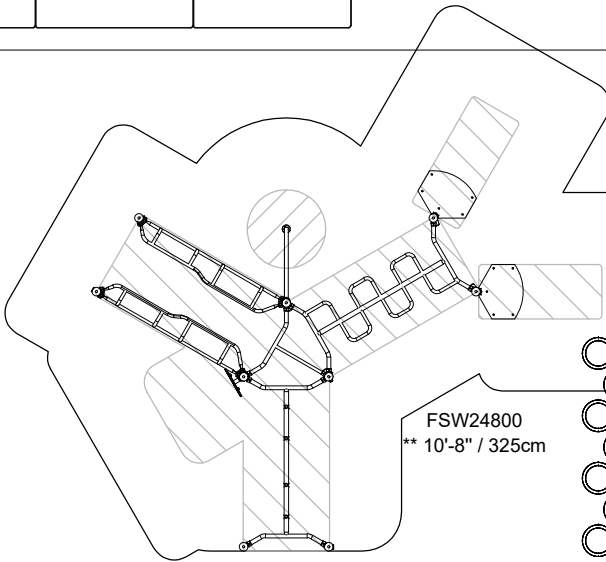

43'-1" [1314cm]

42'-5" [1294cm]

43' [1311cm]

41'-1" [1279cm]

FSW24800
** 10'-8" / 325cm

SUR11200-001-03

SUR11200-001-01_Asb

FSW40101
** 3'-7" / 109cm

FSW40601
** 4'-6" / 138cm

FSW40401
** 5'-10" / 179cm

FSW23901
** 5'-6" / 167cm

FSW24601
** 3'-11" / 120cm

FSW24001
** 3'-9" / 115cm

FSW41100
** 2'-11" / 88cm

FSW41000
** 2'-7" / 79cm

FSP10801
* 9'-10" / 300cm
** 10'-8" / 325cm
*** 1098ft² / 102m²
1593ft² / 148m² (Surface Area)
1/8" = 1'-0"