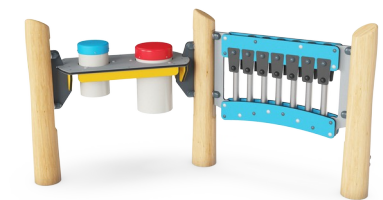

The Music Play Panel 2 attracts children immensely with its colorful combinations of rhythm, sounds and tones. They will come back again and again to be part of creative play, on their own or with friends and teachers. The music pipes offer sensory variations with a tonal sound outcome. Children train the hand-eye coordination which is crucial to control of

movement and e.g. handwriting. The black rubber flaps can be plunked, or pipes beaten and tunes created. This trains logical as well as creative thinking and invites cooperation and social play. The Percussion Panel is an immense play invitation for children: The drums can be played alone or together. There is room for many users to congregate around them.

This encourages social interaction and co-creation when drumming rhythms and singing along. It also stimulates cognition and creativity as children create rules and rhythms together or individually. The play panel is high to make it more inclusive of older children.