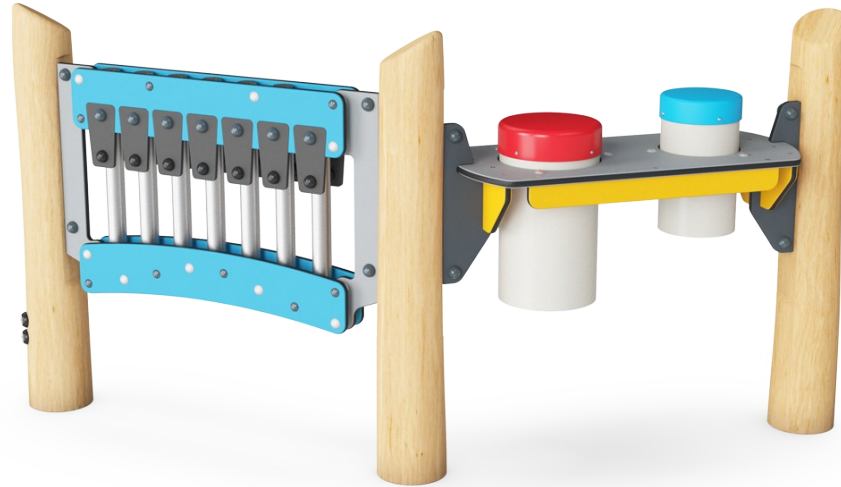

Play Panel High 2 - Music

NRO619

Drums

社交情感：合作与共同创造、平行游戏与小组游戏。**认知能力**：在创造声音时理解因果关系，支持对读前技能至关重要的节奏感。**创造力**：用声音创造并留下印记。

Music tubes

社交情感：invite social interaction and co-creation for more children, on both sides. **认知能力**：understanding of cause and effect when striking tubes. **创造力**：创造不同的强度和色彩，激发创造力。

Two sides

社交情感：邀请合作与交流。低矮的高度和透明的面板使双方之间的互动成为可能。

Tonality

认知能力：将音调组合成歌曲时可以激发孩子们的创造性思维。**创造力**：创作新的音调激发了孩子们的创造力。

Rubber flaps

社交情感：两排面板邀请孩子们之间进行合作与共同创作。**认知能力**：cause and effect understanding when discovering sound from flaps hitting tubes.