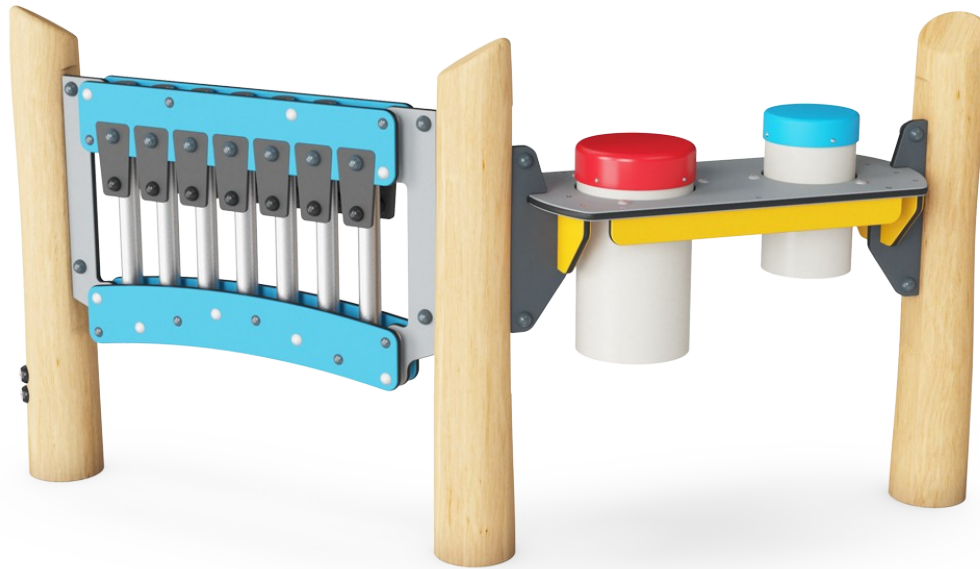

# Play Panel High 2 - Music

NRO619

**KOMPAN**  
Let's play

产品编号 NRO619-1001

## 产品信息概览

长宽高尺寸	209x97x114 cm
适用年龄段	2+
容纳人数	6
颜色选择	

The Music Play Panel 2 attracts children immensely with its colorful combinations of rhythm, sounds and tones. They will come back again and again to be part of creative play, on their own or with friends and teachers. The music pipes offer sensory variations with a tonal sound outcome. Children train the hand-eye coordination which is crucial to control of

movement and e.g. handwriting. The black rubber flaps can be plunked, or pipes beaten and tunes created. This trains logical as well as creative thinking and invites cooperation and social play. The Percussion Panel is an immense play invitation for children: The drums can be played alone or together. There is room for many users to congregate around them.

This encourages social interaction and co-creation when drumming rhythms and singing along. It also stimulates cognition and creativity as children create rules and rhythms together or individually. The play panel is high to make it more inclusive of older children.