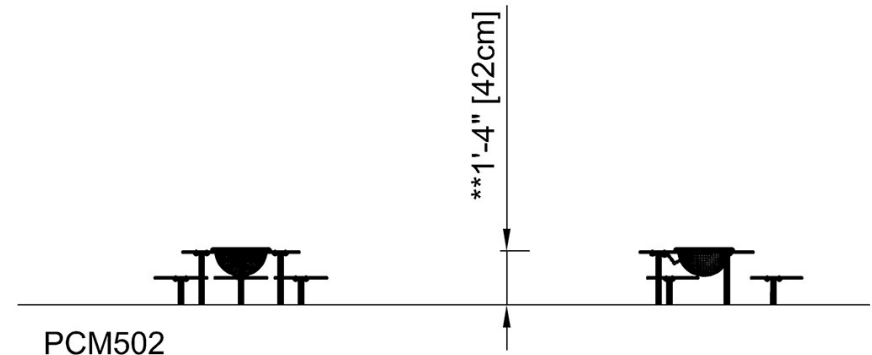

By Bureau Veritas HSE
www.bureauveritas.dk
+45 7731 1000

Sand Desk with Seats

PCM502

* Max fall height | ** Total height | *** Safety surfacing area

* Max fall height | ** Total height

PCM502

** 1'-4" / 42cm

PCM502

[Click to see TOP VIEW](#)

[Click to see SIDE VIEW](#)