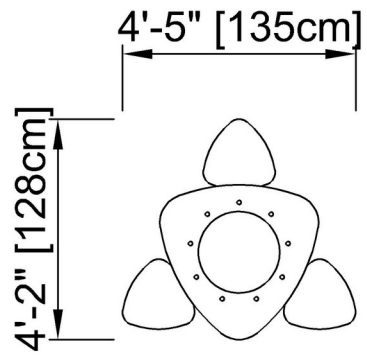

By Bureau Veritas HSE
www.bureauveritas.dk
+45 7731 1000

Sand Desk with Seats

PCM502

* Max fall height | ** Total height | *** Safety surfacing area

* Max fall height | ** Total height

PCM502

** 1'-4" / 42cm