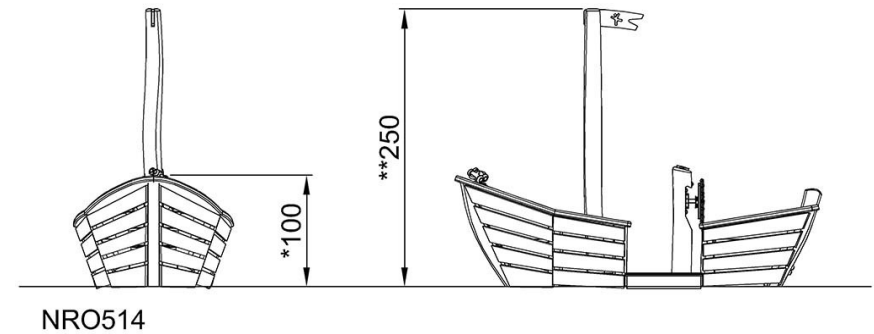

Item no. NRO514-1021	
Installation Information	
Max. fall height	100 cm
Safety surfacing area	23.0 m ²
Total installation time	12.6
Excavation volume	1.34 m ³
Concrete volume	0.00 m ³
Footing depth (standard)	100 cm
Shipment weight	704 kg
Anchoring options	In-ground ✓

By Bureau Veritas HSE
 www.bureauveritas.dk
 +45 7731 1000

Forest Lake Boat

NRO514

* Max fall height | ** Total height | *** Safety surfacing area

* Max fall height | ** Total height

NRO514
*100cm
**250cm
***23m²

[Click to see TOP VIEW](#)

[Click to see SIDE VIEW](#)