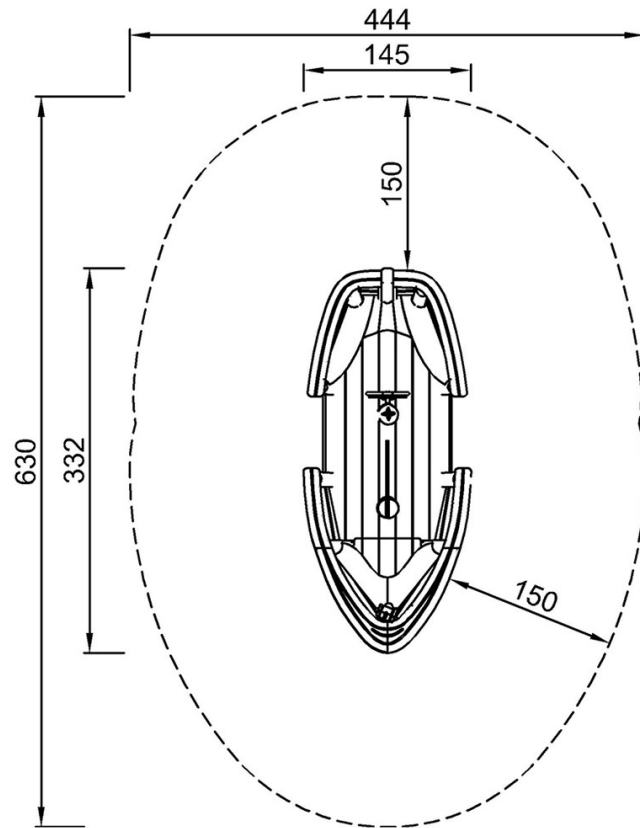

Item no. NRO514-1021	
Installation Information	
Max. fall height	100 cm
Safety surfacing area	23.0 m ²
Total installation time	12.6
Excavation volume	1.34 m ³
Concrete volume	0.00 m ³
Footing depth (standard)	100 cm
Shipment weight	704 kg
Anchoring options	In-ground ✓

By Bureau Veritas HSE
 www.bureauveritas.dk
 +45 7731 1000

Forest Lake Boat

NRO514

* Max fall height | ** Total height | *** Safety surfacing area

* Max fall height | ** Total height

NRO514
*100cm
**250cm
***23m²

[Click to see TOP VIEW](#)

[Click to see SIDE VIEW](#)