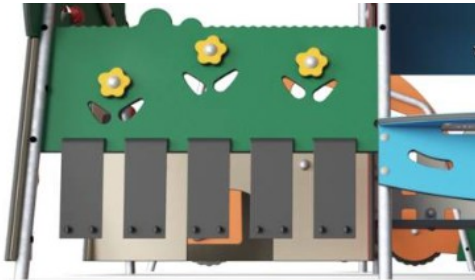

Straps are made of soft and bendable woven bands. Base material of straps is PP which has good wearing and impact resistance.