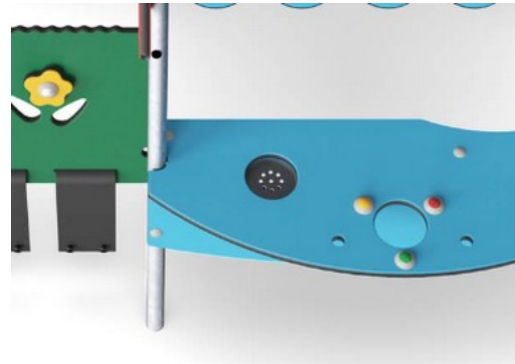

Sand strainer is made of high-quality stainless steel to ensure durability of the product.