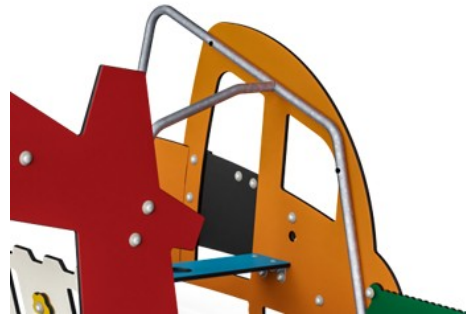

Den

Physical: crawling through the possible openings trains spatial awareness. **Social-Emotional:** the enclosed space invites social play for two or three children.

Home, Garden & Auto

MSC542103

Panels of 19mm EcoCore™. EcoCore™ is a highly durable, eco friendly material, which is not only recyclable after use, but also consists of material produced from +95% recycled post consumer material from food packing waste.

The steel surfaces are hot dip galvanised inside and outside with lead free zinc. The galvanisation has excellent corrosion resistance in outside environments and requires low maintenance.

Corocord membranes consist of friction-proof rubberized material of conveyor belt quality with excellent UV resistance. Tested and compliant with REACH requirements for PAH. Embedded is a four-layered armouring made of woven polyester. The armouring and the two surface layers result in a total thickness of 7.5 mm.