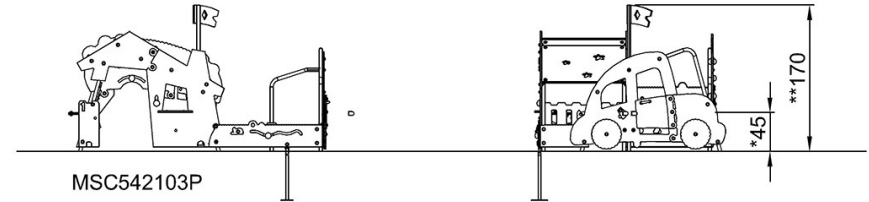

By Bureau Veritas HSE
 www.bureauveritas.dk
 +45 7731 1000

* Max fall height | ** Total height | *** Safety surfacing area

* Max fall height | ** Total height

MSC542103P
*45cm
**170cm
***28m²

[Click to see TOP VIEW](#)