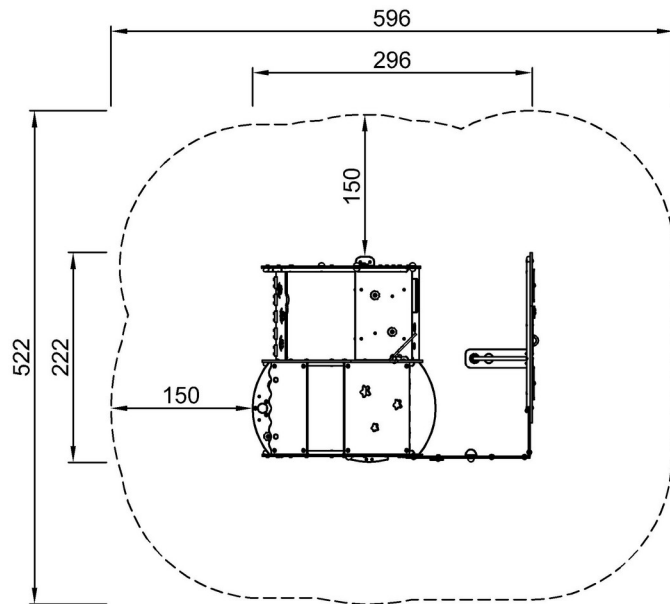

Item no. MSC542103-3417P

Installation Information

Max. fall height	45 cm
Safety surfacing area	28.0 m ²
Total installation time	15.1
Excavation volume	0.46 m ³
Concrete volume	0.00 m ³
Footing depth (standard)	60 cm
Shipment weight	307 kg
Anchoring options	In-ground ✓ Surface ✓

By Bureau Veritas HSE
 www.bureauveritas.dk
 +45 7731 1000

* Max fall height | ** Total height | *** Safety surfacing area

* Max fall height | ** Total height

MSC542103P
*45cm
**170cm
***28m²

[Click to see TOP VIEW](#)