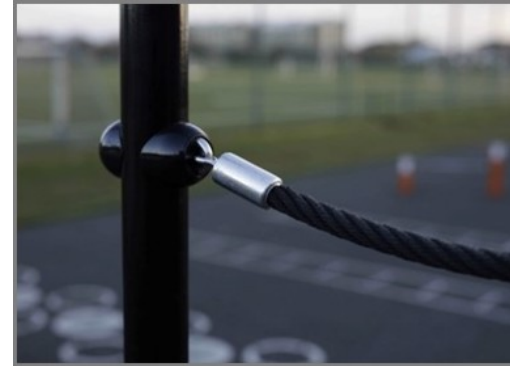

Suspension training is very effective because it simultaneously increases strength, balance, flexibility and core stability. With 49 exercises the suspension trainer is one of the most versatile pieces of exercise equipment on which all muscle groups can be trained in a functional and effective way, no matter what the fitness level of the user is. With the suspension

trainer everyone can workout at their own level due to the scalable resistance. The intensity of each exercise can be determined by adjusting the body position to add more or less resistance.

Suspension Trainer Pro

FAZ101

The uniquely designed handles are made of PUR and a reinforced aluminium frame that ensures a strong but light design. The ergonomically shaped handles guarantee a good and pleasant grip for all users.

The big instruction signs are made of a 8mm polycarbonate sheets with clear instructions printed directly on the panels. The polycarbonate is extremely strong and provides a vandalism proof construction.