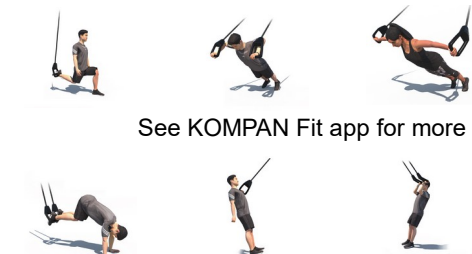

Suspension Trainer Pro

FAZ101

KOMPAN
Let's play

Item no. FAZ10100-0900	
General Product Information	
Dimensions LxWxH	390x106x334 cm
Age group	13+
Play capacity (users)	3
Color options	

See KOMPAN Fit app for more

Suspension training is very effective because it simultaneously increases strength, balance, flexibility and core stability. With 49 exercises the suspension trainer is one of the most versatile pieces of exercise equipment on which all muscle groups can be trained in a functional and effective way, no matter what the fitness level of the user is. With the suspension

trainer everyone can workout at their own level due to the scalable resistance. The intensity of each exercise can be determined by adjusting the body position to add more or less resistance.

Suspension Trainer Pro