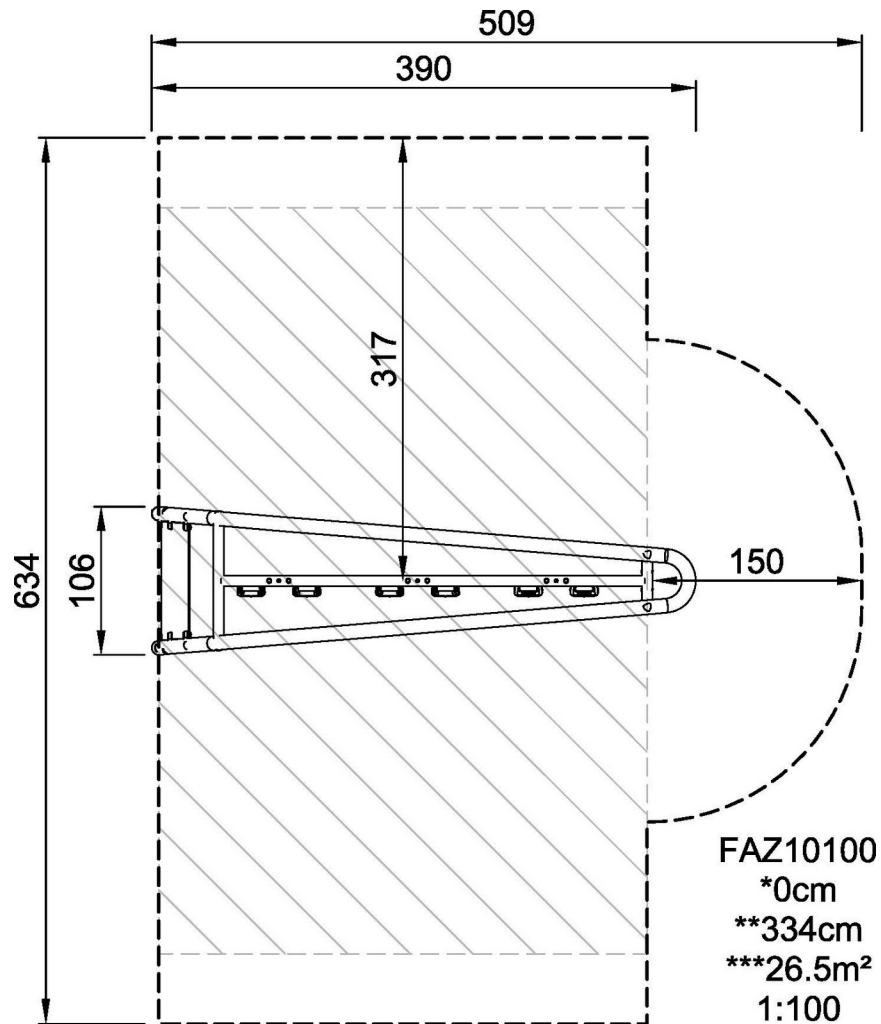

Suspension Trainer Pro

FAZ101

* Max fall height | ** Total height | *** Safety surfacing area

* Max fall height | ** Total height

FAZ10100

[Click to see TOP VIEW](#)

[Click to see SIDE VIEW](#)