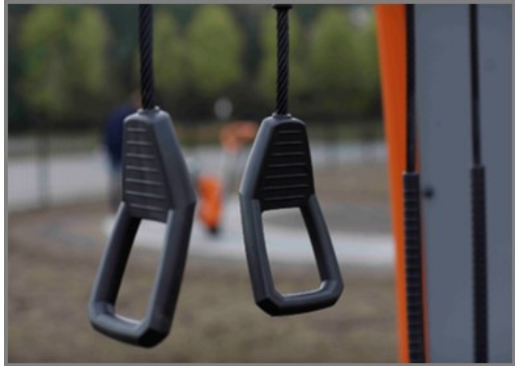

Suspension Trainer Pro

FAZ101

The uniquely designed handles are made of PUR and a reinforced aluminium frame that ensures a strong but light design. The ergonomically shaped handles guarantee a good and pleasant grip for all users.