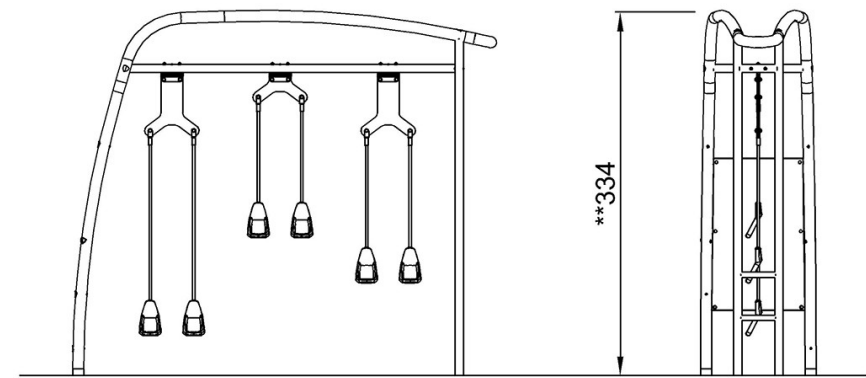

By Bureau Veritas HSE
 www.bureauveritas.dk
 +45 7731 1000

Suspension Trainer Pro

FAZ101

* Max fall height | ** Total height | *** Safety surfacing area

* Max fall height | ** Total height

FAZ10100

[Click to see TOP VIEW](#)