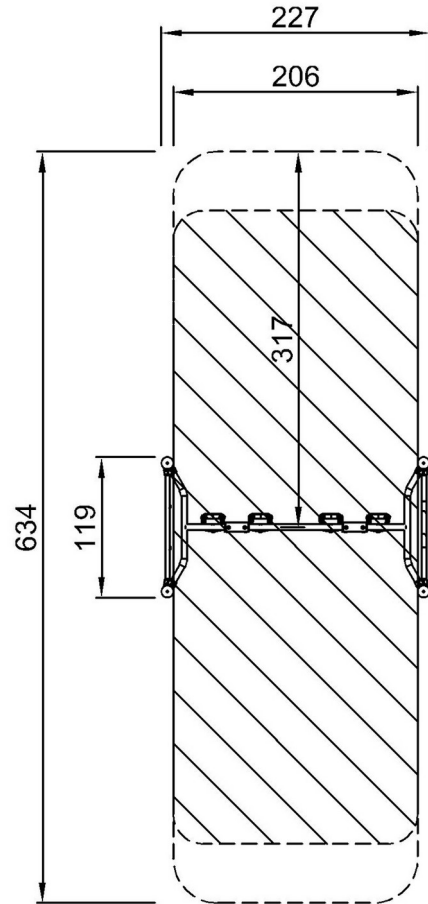

Suspension Trainer Compact

FAZ107

Max. valhoogte | Totale Hoogte | Veiligheidszone

FAZ10700

**291cm

***13m²

Max. valhoogte | Totale Hoogte