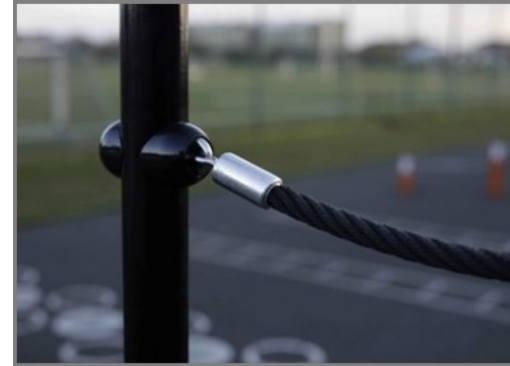

# Suspension Trainer Compact

FAZ107

The uniquely designed handles are made of PUR and a reinforced aluminium frame that ensures a strong but light design. The ergonomically shaped handles guarantee a good and pleasant grip for all users.

The KOMPAN suspension trainer has independently anchored handles with a 40cm distance between the ropes. It gives the user plenty of workout space between the ropes and makes the suspension trainer extremely easy and comfortable to use.