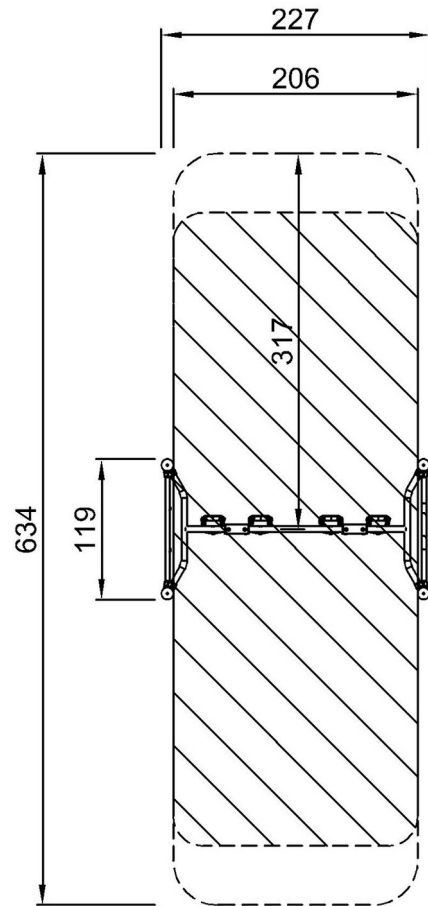

### Installation Information

Max. fall height	0 cm
Safety surfacing area	13.0 m <sup>2</sup>
Total installation time	4.4
Excavation volume	0.25 m <sup>3</sup>
Concrete volume	0.14 m <sup>3</sup>
Footing depth (standard)	90 cm
Shipment weight	289 kg
Anchoring options	In-ground ✓ Surface ✓

# Suspension Trainer Compact

FAZ107

\* Max fall height | \*\* Total height | \*\*\* Safety surfacing area

\* Max fall height | \*\* Total height

FAZ10700  
\*\*291cm  
\*\*\*13m<sup>2</sup>

FAZ10700

[Click to see TOP VIEW](#)