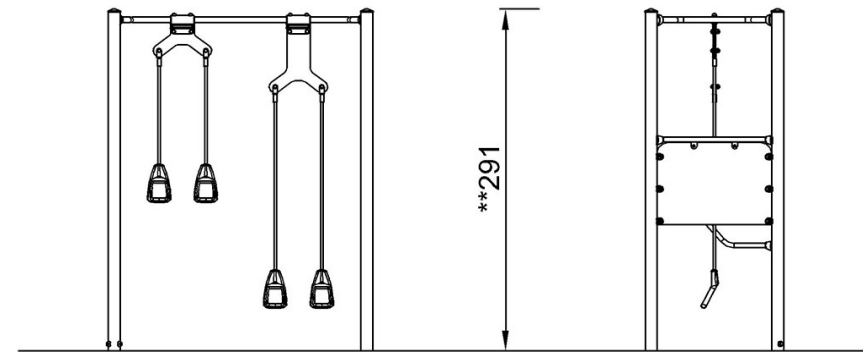

# Suspension Trainer Compact

FAZ107

\* Max fall height | \*\* Total height | \*\*\* Safety surfacing area

\* Max fall height | \*\* Total height

FAZ10700  
\*\*291cm  
\*\*\*13m<sup>2</sup>

FAZ10700

[Click to see TOP VIEW](#)